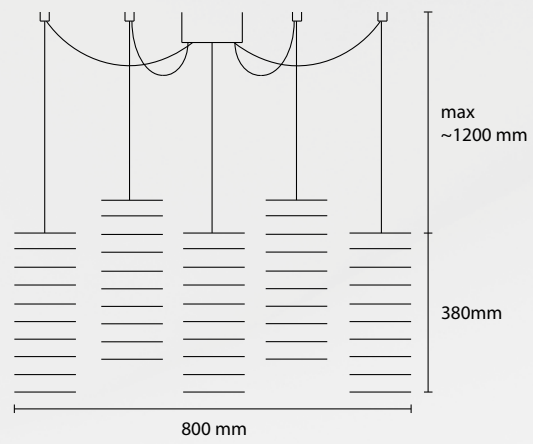

SP LINEE 5 / 20

5 E14 28W ALO