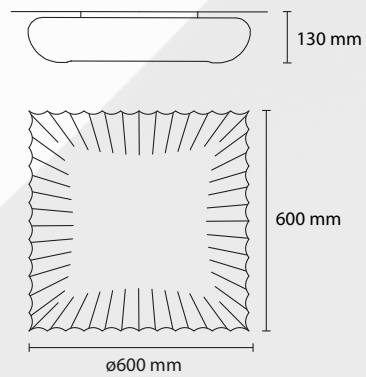

PL RING 60

2 E27 42W ALO

1 LED 18W 1800LM 3000K

Thu

COLOR: M01 white, M02 beige

MATERIAL: Elastic cloth (polyamide-elastan)

PL THU 80

3 E27 42W ALO
1 LED 30W 2800LM 3000K