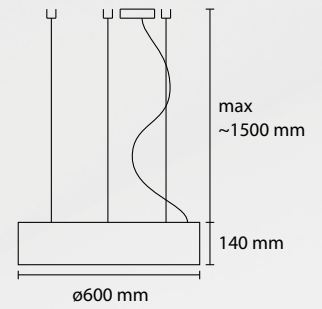

SP BIRO 90
STRIP LED 24V 6000 LM 3000K

SP BIRO 60
STRIP LED 4000 LM

PL BIRO 120
STRIP LED 24V 9000 LM 3000K

PL BIRO 90
STRIP LED 24V 6000 LM 3000K

PL BIRO 60
STRIP LED 24V 4000 LM 3000K

Birò

Intrec

Intrec