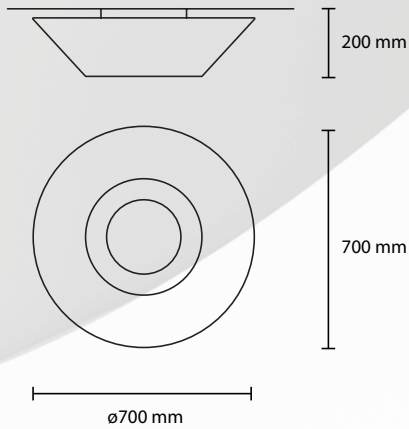

Goodlife

COLOR: V02 beige, V03 lilac, V04 red, V05 black, V06 brown

MATERIAL: Siena veil (100% nailon)

PL GOOD 70
2 E27 42W ALO
1 LED 18W 1800LM 3000K