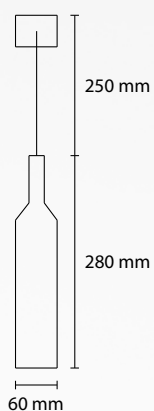

MATERIAL: Metal - glass pirex

SP TIREX 6
1 G9 45W

SP TIREX 2 / 6
2 G9 45W

SP TIREX 3 / 6
3 G9 45W

SP TIREX 5 / 6
5 G9 45W

SP TIREX 40
1 E27 42W ALO

SP TIREX 35
1 E27 42W ALO

SP TIREX R3
3 G9 45W