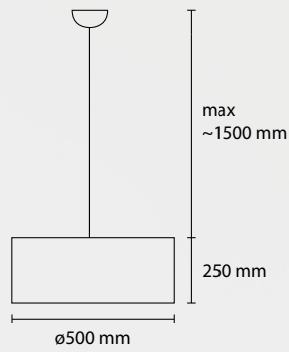

MATERIAL: Chinette opaca paired pvc self-extinguishing

SP PIER 80
3 E27 42W ALO
1 LED 30W 2800 LM 3000K

SP PIER 60
3 E27 42W ALO
1 LED 30W 2800LM 3000K

SP PIER 50
2 E27 42W ALO
1 LED 18W 1800LM 3000K

SP PIER 1 / 60
1 E27 42W ALO