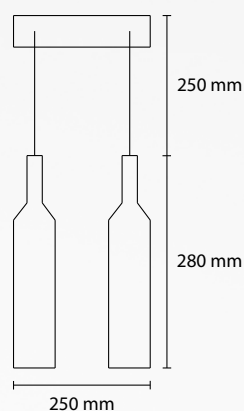

AP TIREX 2 / 6
2 G9 45W