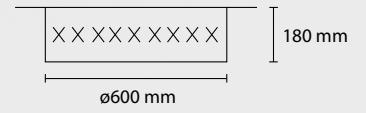

AP CRO 2
1 E27 35W - 1 LED 1W

PL CRO 60
3 E27 42W ALO
1 LED 30W 2800LM 3000K