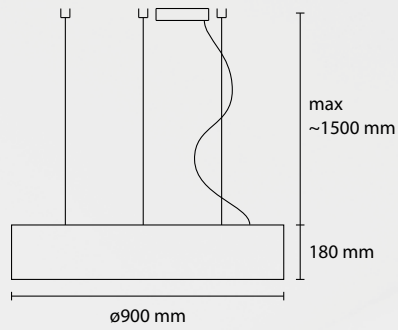

SP BIRO 90
STRIP LED 24V 6000 LM 3000K

SP BIRO 60
STRIP LED 4000 LM

PL BIRO 120
STRIP LED 24V 9000 LM 3000K

PL BIRO 90
STRIP LED 24V 6000 LM 3000K

PL BIRO 60
STRIP LED 24V 4000 LM 3000K

Birò

Intrec

Intrec