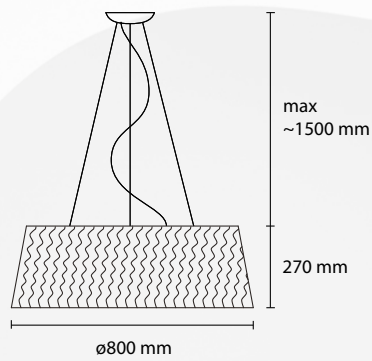

SP STOK 80 / 2
3 E27 42W ALO
1 LED 30W 2800LM 3000K