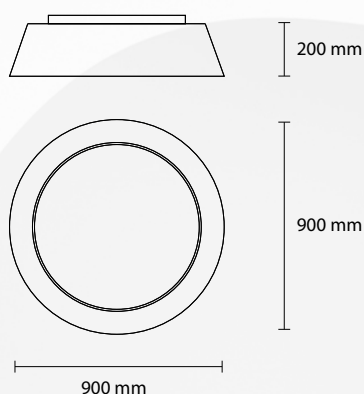

PL FRESH 90

3 E27 42W ALO
1 LED 30W 2800LM 3000K