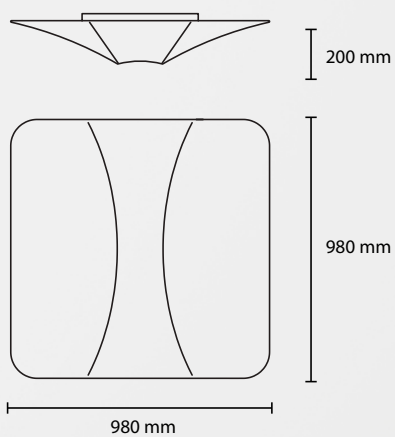

PL THU 60

2 E27 42W ALO
1 LED 18W 1800LM 3000K

Thu

Tanki

Tanki

COLOR: M01 white, M02 beige

MATERIAL: Elastic cloth (polyamide-elastan)

PL TANKI 100