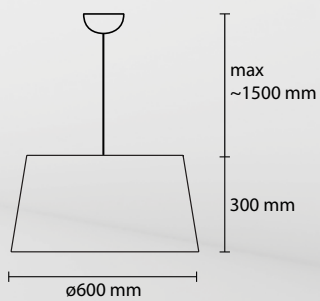

SP DOSS 1 / 60
1 E27 42W ALO