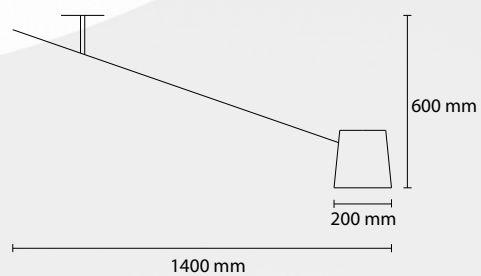

PL TECNIK 140
1 E27 42W ALO

AP TECNIK
1 E27 42W ALO