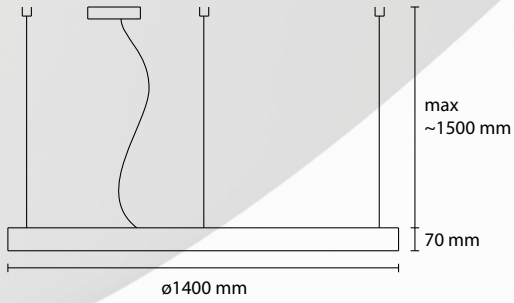

MATERIAL: Trevira CS (flame retardant)

SP DISK 140
STIP LED 24V 9000 LM 3000K

SP DISK 100
STRIP LED 24V 5400 LM 3000K

SP DISK 70
STRIP LED 24V 3600 LM 3000K

PL DISK 140
STRIP LED 24V 9000 LM 3000K

PL DISK 100
STRIP LED 24V 5400 LM 3000K