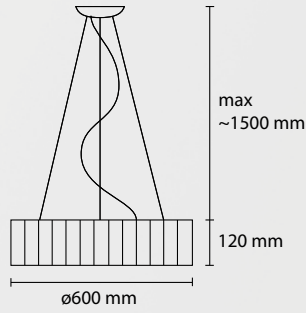

SP DECOR 60
2 E27 42W ALO
1 LED 18W 1800 LM