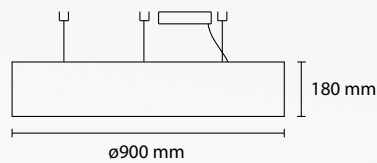

Birò

COLOR: P01 white, P02 beige, P04 red, P06 brown, P07 mint green

MATERIAL: Ponge (100% polyester)

SP BIRO 120
STRIP LED 24V 9000 LM 3000K

SP BIRO 90
STRIP LED 24V 6000 LM 3000K

SP BIRO 60
STRIP LED 4000 LM