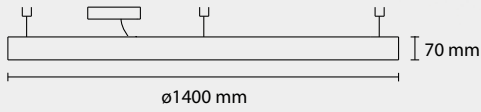

MATERIAL: Trevira CS (flame retardant)

SP DISK 140
STIP LED 24V 9000 LM 3000K

SP DISK 100
STRIP LED 24V 5400 LM 3000K

SP DISK 70
STRIP LED 24V 3600 LM 3000K

PL DISK 140
STRIP LED 24V 9000 LM 3000K

PL DISK 100
STRIP LED 24V 5400 LM 3000K