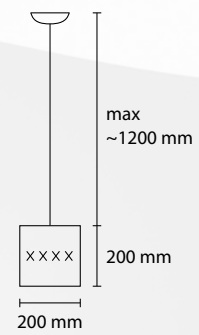

SP CRO 20
1 E27 35W ALO