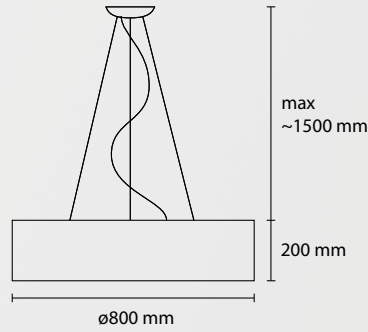

SP INTREC 80
3 E27 42W ALO
1 LED 30W 2800LM 3000K