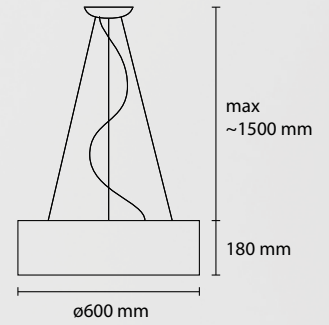

SP INTREC 60
3 E27 42W ALO
1 LED 30W 2800LM 3000K