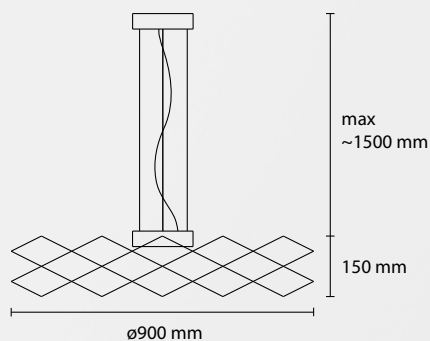

Zen

COLOR: W white, G gray

MATERIAL: Painted metal

SP ZEN 90
2 17.5W LED 2400LM 3000K