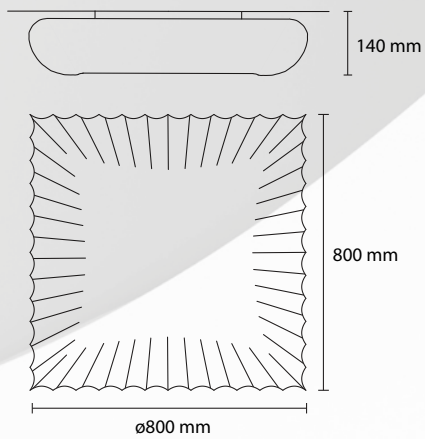

PL RING 60

2 E27 42W ALO

1 LED 18W 1800LM 3000K

Thu

COLOR: M01 white, M02 beige

MATERIAL: Elastic cloth (polyamide-elastan)

PL THU 80

3 E27 42W ALO
1 LED 30W 2800LM 3000K