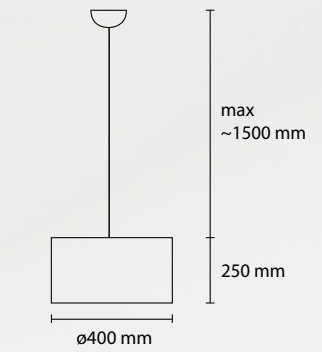

SP PIER 1 / 40
1 E27 42W ALO