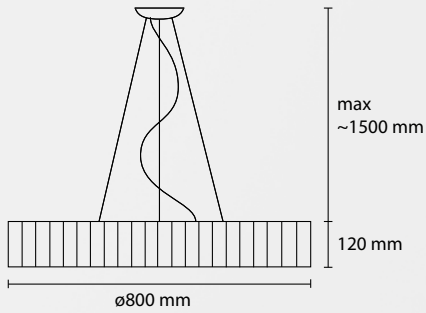

Decor

COLOR: Chrome-plated metal

MATERIAL: Chinette opaca paired pvc self-extinguishing

SP DECOR 80
3 E27 42W ALO
1 LED 30W 2800 LM