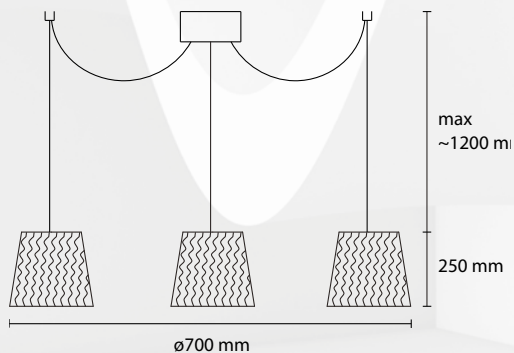

SP STOK 60
3 E27 42W ALO
1 LED 30W 2800LM 3000K

SP STOK 100 / 2
3 E27 42W ALO
1 LED 30W 2800LM 3000K

SP STOK 80 / 2
3 E27 42W ALO
1 LED 30W 2800LM 3000K

SP STOK 60 / 2
3 E27 42W ALO
1 LED 30W 2800LM 3000K