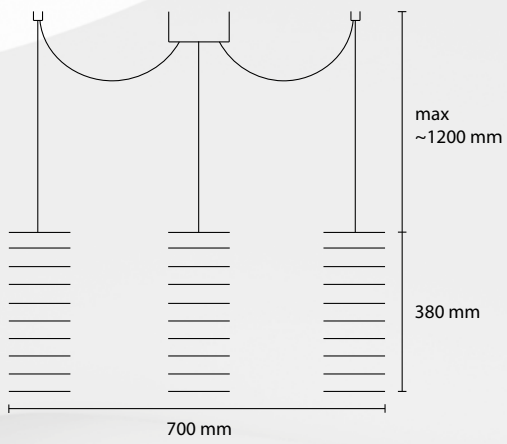

1000 mm

PL LINEE 100

3 E27 42W ALO
1 LED 30W 2800LM 3000K

PL LINEE 80

3 E27 42W ALO
1 LED 30W 2800LM 3000K

PL LINEE 60

2 E27 42W ALO
1 LED 18W 1800LM 3000K

SP LINEE 3 / 20

3 E14 28W ALO