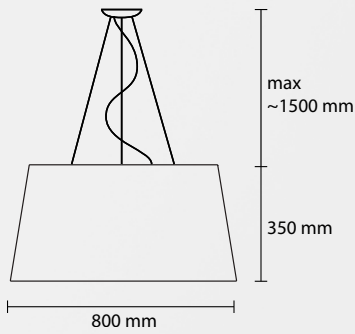

Doss

COLOR: T01 white, T02 beige, T04 black, T06 red, T07 gray

MATERIAL: Chinette opaca paired pvc self-extinguishing

SP DOSS 80
3 E27 42W ALO
1 LED 30W 2800 LM 3000K