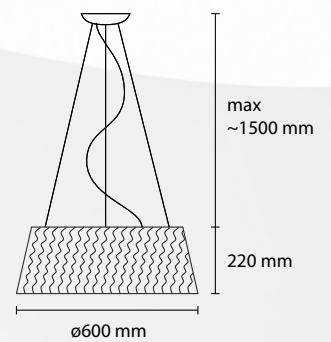

SP STOK 60 / 2
3 E27 42W ALO
1 LED 30W 2800LM 3000K