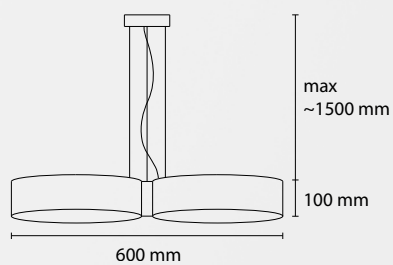

Anel

COLOR: E01 white, E02 beige, E03 brown, E04 black

MATERIAL: Leater paired pvc self-extinguishing

SP ANEL 2 / 60
2 E27 42W ALO