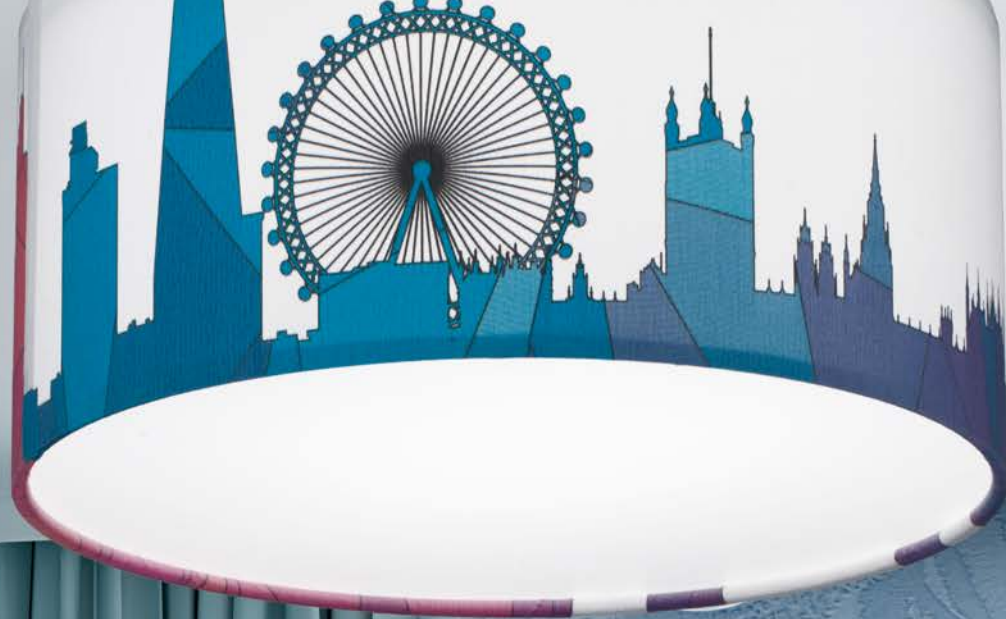

ROSE COLLECTION

104

Bimbo

Bimbo

COLOR: Decorative pattern B01, B02, B03, B04, B05, B06, B07

MATERIAL: Chinette opaca paired pvc self-extinguishing

SP BIMBO 60
1 E27 42W ALO

SP BIMBO 50
1 E27 42W ALO