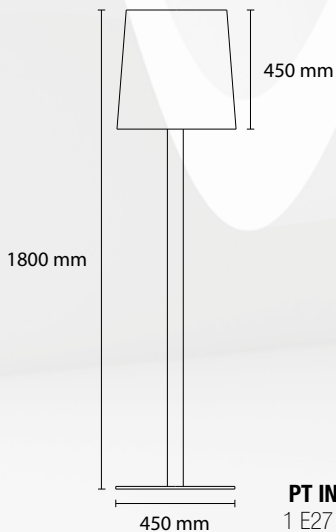

PT INTREC 180
1 E27 54W ALO