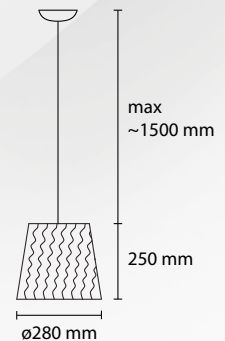

Stok

COLOR: T02 beige, T07 gray, T08 mint green

MATERIAL : Chinette opaca paired pvc self-extinguishing

SP STOK 100
3 E27 42W ALO
1 LED 30W 2800LM 3000K

SP STOK 80
3 E27 42W ALO
1 LED 30W 2800LM 3000K

SP STOK 60
3 E27 42W ALO
1 LED 30W 2800LM 3000K

SP STOK 100 / 2
3 E27 42W ALO
1 LED 30W 2800LM 3000K

SP STOK 80 / 2
3 E27 42W ALO
1 LED 30W 2800LM 3000K

SP STOK 60 / 2
3 E27 42W ALO
1 LED 30W 2800LM 3000K