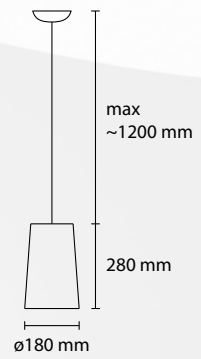

SP INTREC 18
1 E14 28W ALO