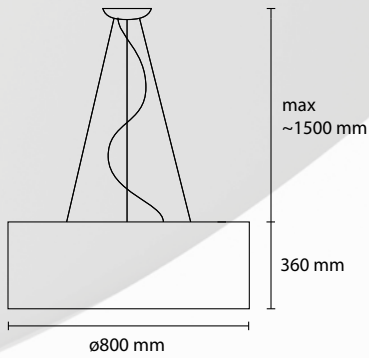

Pier

COLOR: T01 white, T02 beige, T04 black, T06 red, T07 gray

MATERIAL: Chinette opaca paired pvc self-extinguishing

SP PIER 80
3 E27 42W ALO
1 LED 30W 2800 LM 3000K