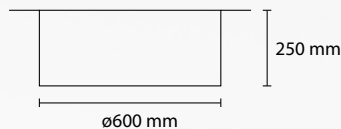

Pier

COLOR: T01 white, T02 beige, T04 black, T06 red, T07 gray

MATERIAL: Chinette opaca paired pvc self-extinguishing

SP PIER 80
3 E27 42W ALO
1 LED 30W 2800 LM 3000K

SP PIER 60
3 E27 42W ALO
1 LED 30W 2800LM 3000K

SP PIER 50
2 E27 42W ALO
1 LED 18W 1800LM 3000K

SP PIER 1 / 60
1 E27 42W ALO

SP PIER 1 / 50
1 E27 42W ALO

SP PIER 1 / 40
1 E27 42W ALO

PL PIER 80
3 E27 42W ALO
1 LED 30W 2800 LM 3000K