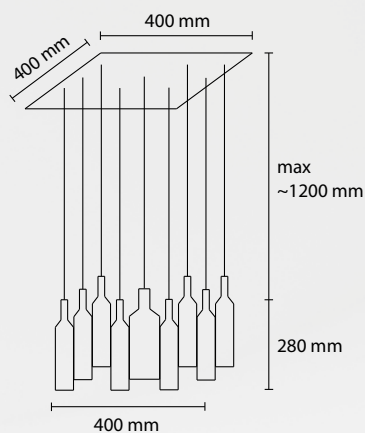

MATERIAL: Metal - glass pirex

SP TIREX 6
1 G9 45W

SP TIREX 2 / 6
2 G9 45W

SP TIREX 3 / 6
3 G9 45W

SP TIREX 5 / 6
5 G9 45W

SP TIREX 40
1 E27 42W ALO

SP TIREX 35
1 E27 42W ALO

SP TIREX R3
3 G9 45W