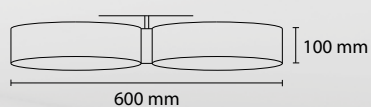

PL ANEL 2 / 60
2 E27 42W ALO