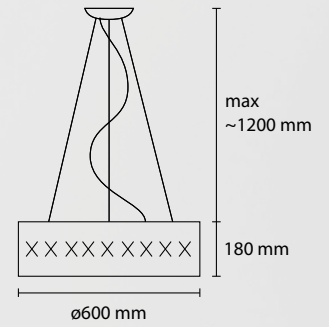

150

Cro

Cro

COLOR: T02 beige - dec. black, T06 red - dec. gold

MATERIAL: Chinette opaca paired pvc self-extinguishing

SP CRO 100
3 E27 42W ALO
1 LED 30W 2800 LM 3000K

SP CRO 80
3 E27 42W ALO
1 LED 30W 2800LM 3000K