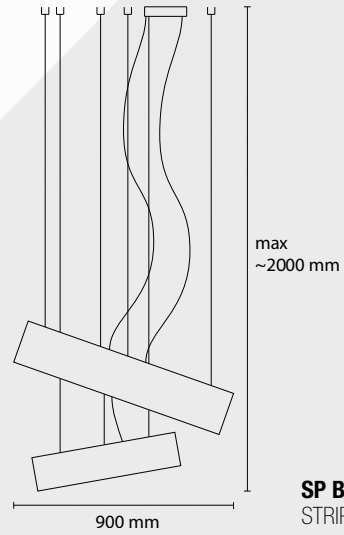

SP BIRO 90/60
STRIP LED 24V 10000 LM 3000K