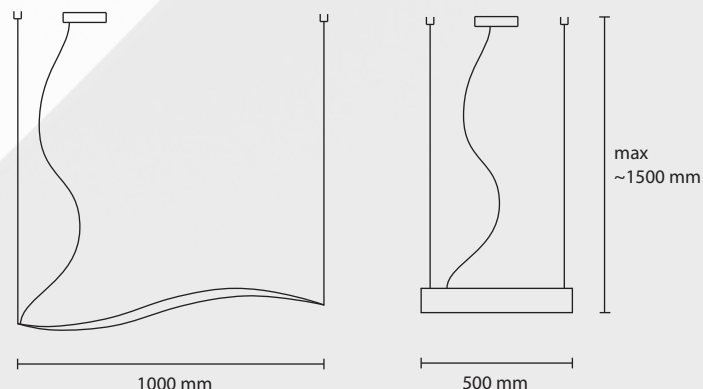

SP ONDA 100

STRIP LED 24V 5400 LM 3000K