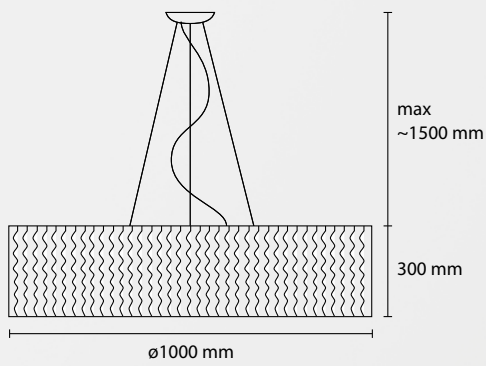

Stok

COLOR: T02 beige, T07 gray, T08 mint green

MATERIAL : Chinette opaca paired pvc self-extinguishing

SP STOK 100
3 E27 42W ALO
1 LED 30W 2800LM 3000K