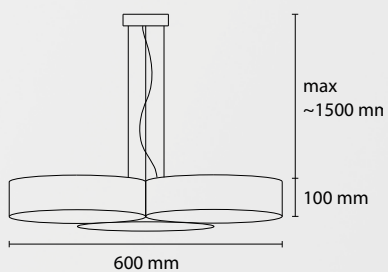

SP ANEL 3 / 60
3 E27 42W ALO