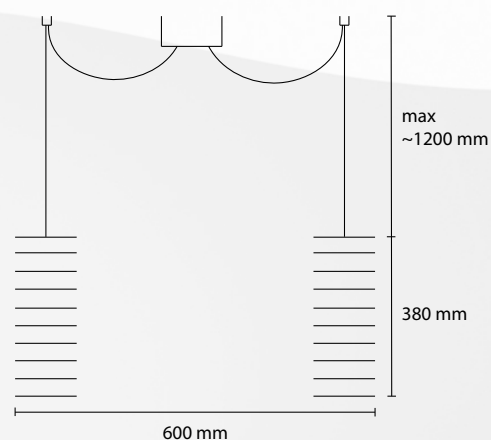

SP LINEE 2 / 20

2 E14 28W ALO

LT LINEE 20

1 E 14 28W ALO

AP LINEE 1

1 E14 28W ALO

AP LINEE 2

1 E14 28W - 1 LED 1W