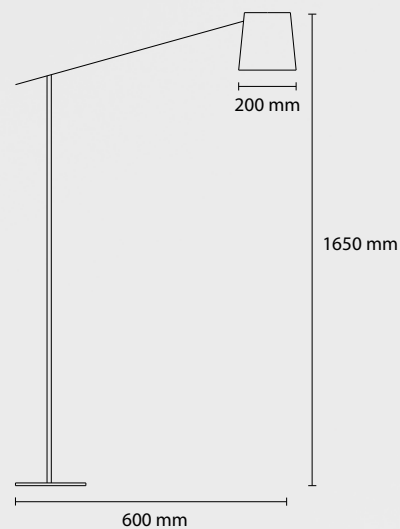

PT TECNIK 60
1 E27 42W ALO