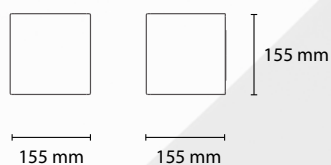

AP CUB 15
1 E14 28W ALO