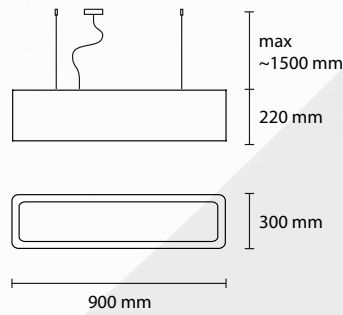

SP KUA 90
3 E27 42W ALO