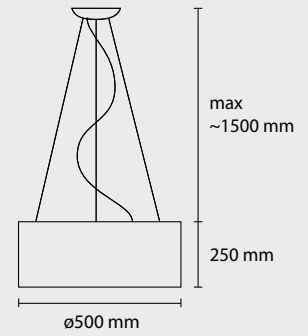

SP PIER 50
2 E27 42W ALO
1 LED 18W 1800LM 3000K