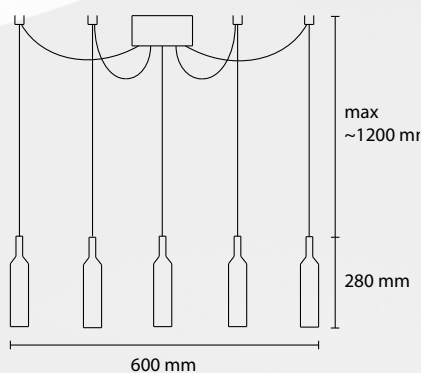

MATERIAL: Metal - glass pirex

SP TIREX 6
1 G9 45W

SP TIREX 2 / 6
2 G9 45W

SP TIREX 3 / 6
3 G9 45W

SP TIREX 5 / 6
5 G9 45W

SP TIREX 40
1 E27 42W ALO

SP TIREX 35
1 E27 42W ALO

SP TIREX R3
3 G9 45W