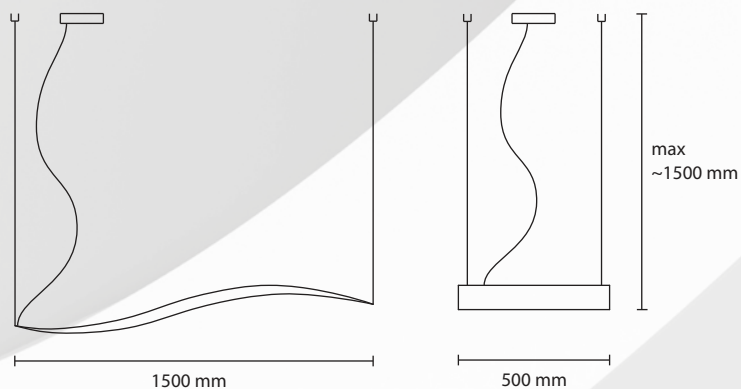

Onda

COLOR: C01 white, C02 red, C03 lilac, C04 mint green, C05 gray, C06 orange, C07 blue

MATERIAL: Trevira CS (flame retardant)

SP ONDA 150

STRIP LED 24V 9000 LM 3000K