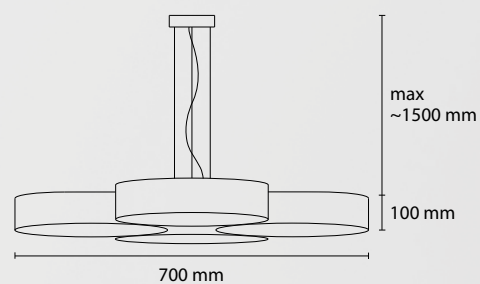

SP ANEL 4 / 60
4 E27 42W ALO

PL ANEL 2 / 60
2 E27 42W ALO

PL ANEL 3 / 60
3 E27 42W ALO