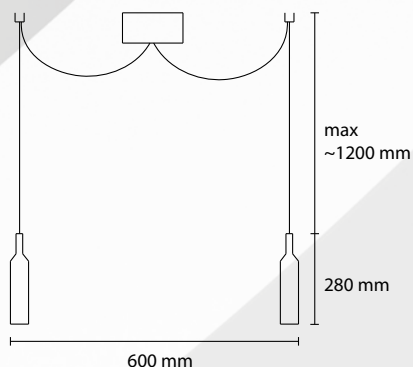

Tirex

COLOR: Chrome-plated metal

MATERIAL: Metal - glass pirex

SP TIREX 6
1 G9 45W

SP TIREX 2 / 6
2 G9 45W