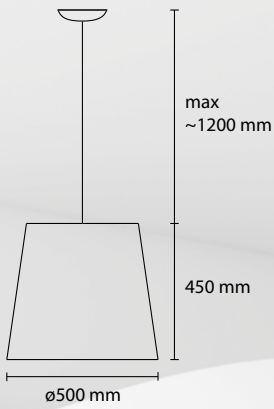

SP INTREC 50
1 E27 42W ALO