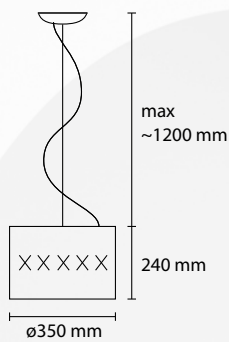

SP CRO 35
1 E27 42W ALO