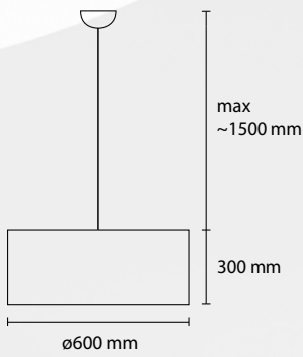

MATERIAL: Chinette opaca paired pvc self-extinguishing

SP PIER 80
3 E27 42W ALO
1 LED 30W 2800 LM 3000K

SP PIER 60
3 E27 42W ALO
1 LED 30W 2800LM 3000K

SP PIER 50
2 E27 42W ALO
1 LED 18W 1800LM 3000K

SP PIER 1 / 60
1 E27 42W ALO