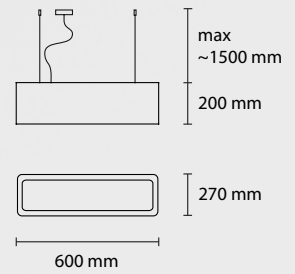

SP KUA 60
2 E27 42W ALO