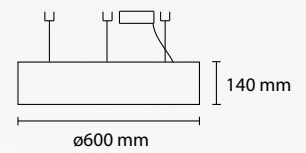

SP BIRO 90
STRIP LED 24V 6000 LM 3000K

SP BIRO 60
STRIP LED 4000 LM

PL BIRO 120
STRIP LED 24V 9000 LM 3000K

PL BIRO 90
STRIP LED 24V 6000 LM 3000K

PL BIRO 60
STRIP LED 24V 4000 LM 3000K

Birò

Intrec

Intrec