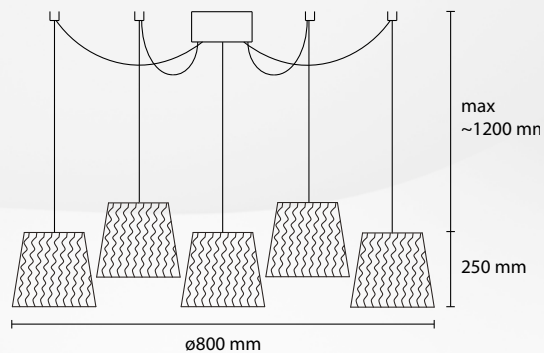

Stok

COLOR: T02 beige, T07 gray, T08 mint green

MATERIAL : Chinette opaca paired pvc self-extinguishing

SP STOK 100
3 E27 42W ALO
1 LED 30W 2800LM 3000K

SP STOK 80
3 E27 42W ALO
1 LED 30W 2800LM 3000K

SP STOK 60
3 E27 42W ALO
1 LED 30W 2800LM 3000K

SP STOK 100 / 2
3 E27 42W ALO
1 LED 30W 2800LM 3000K

SP STOK 80 / 2
3 E27 42W ALO
1 LED 30W 2800LM 3000K

SP STOK 60 / 2
3 E27 42W ALO
1 LED 30W 2800LM 3000K