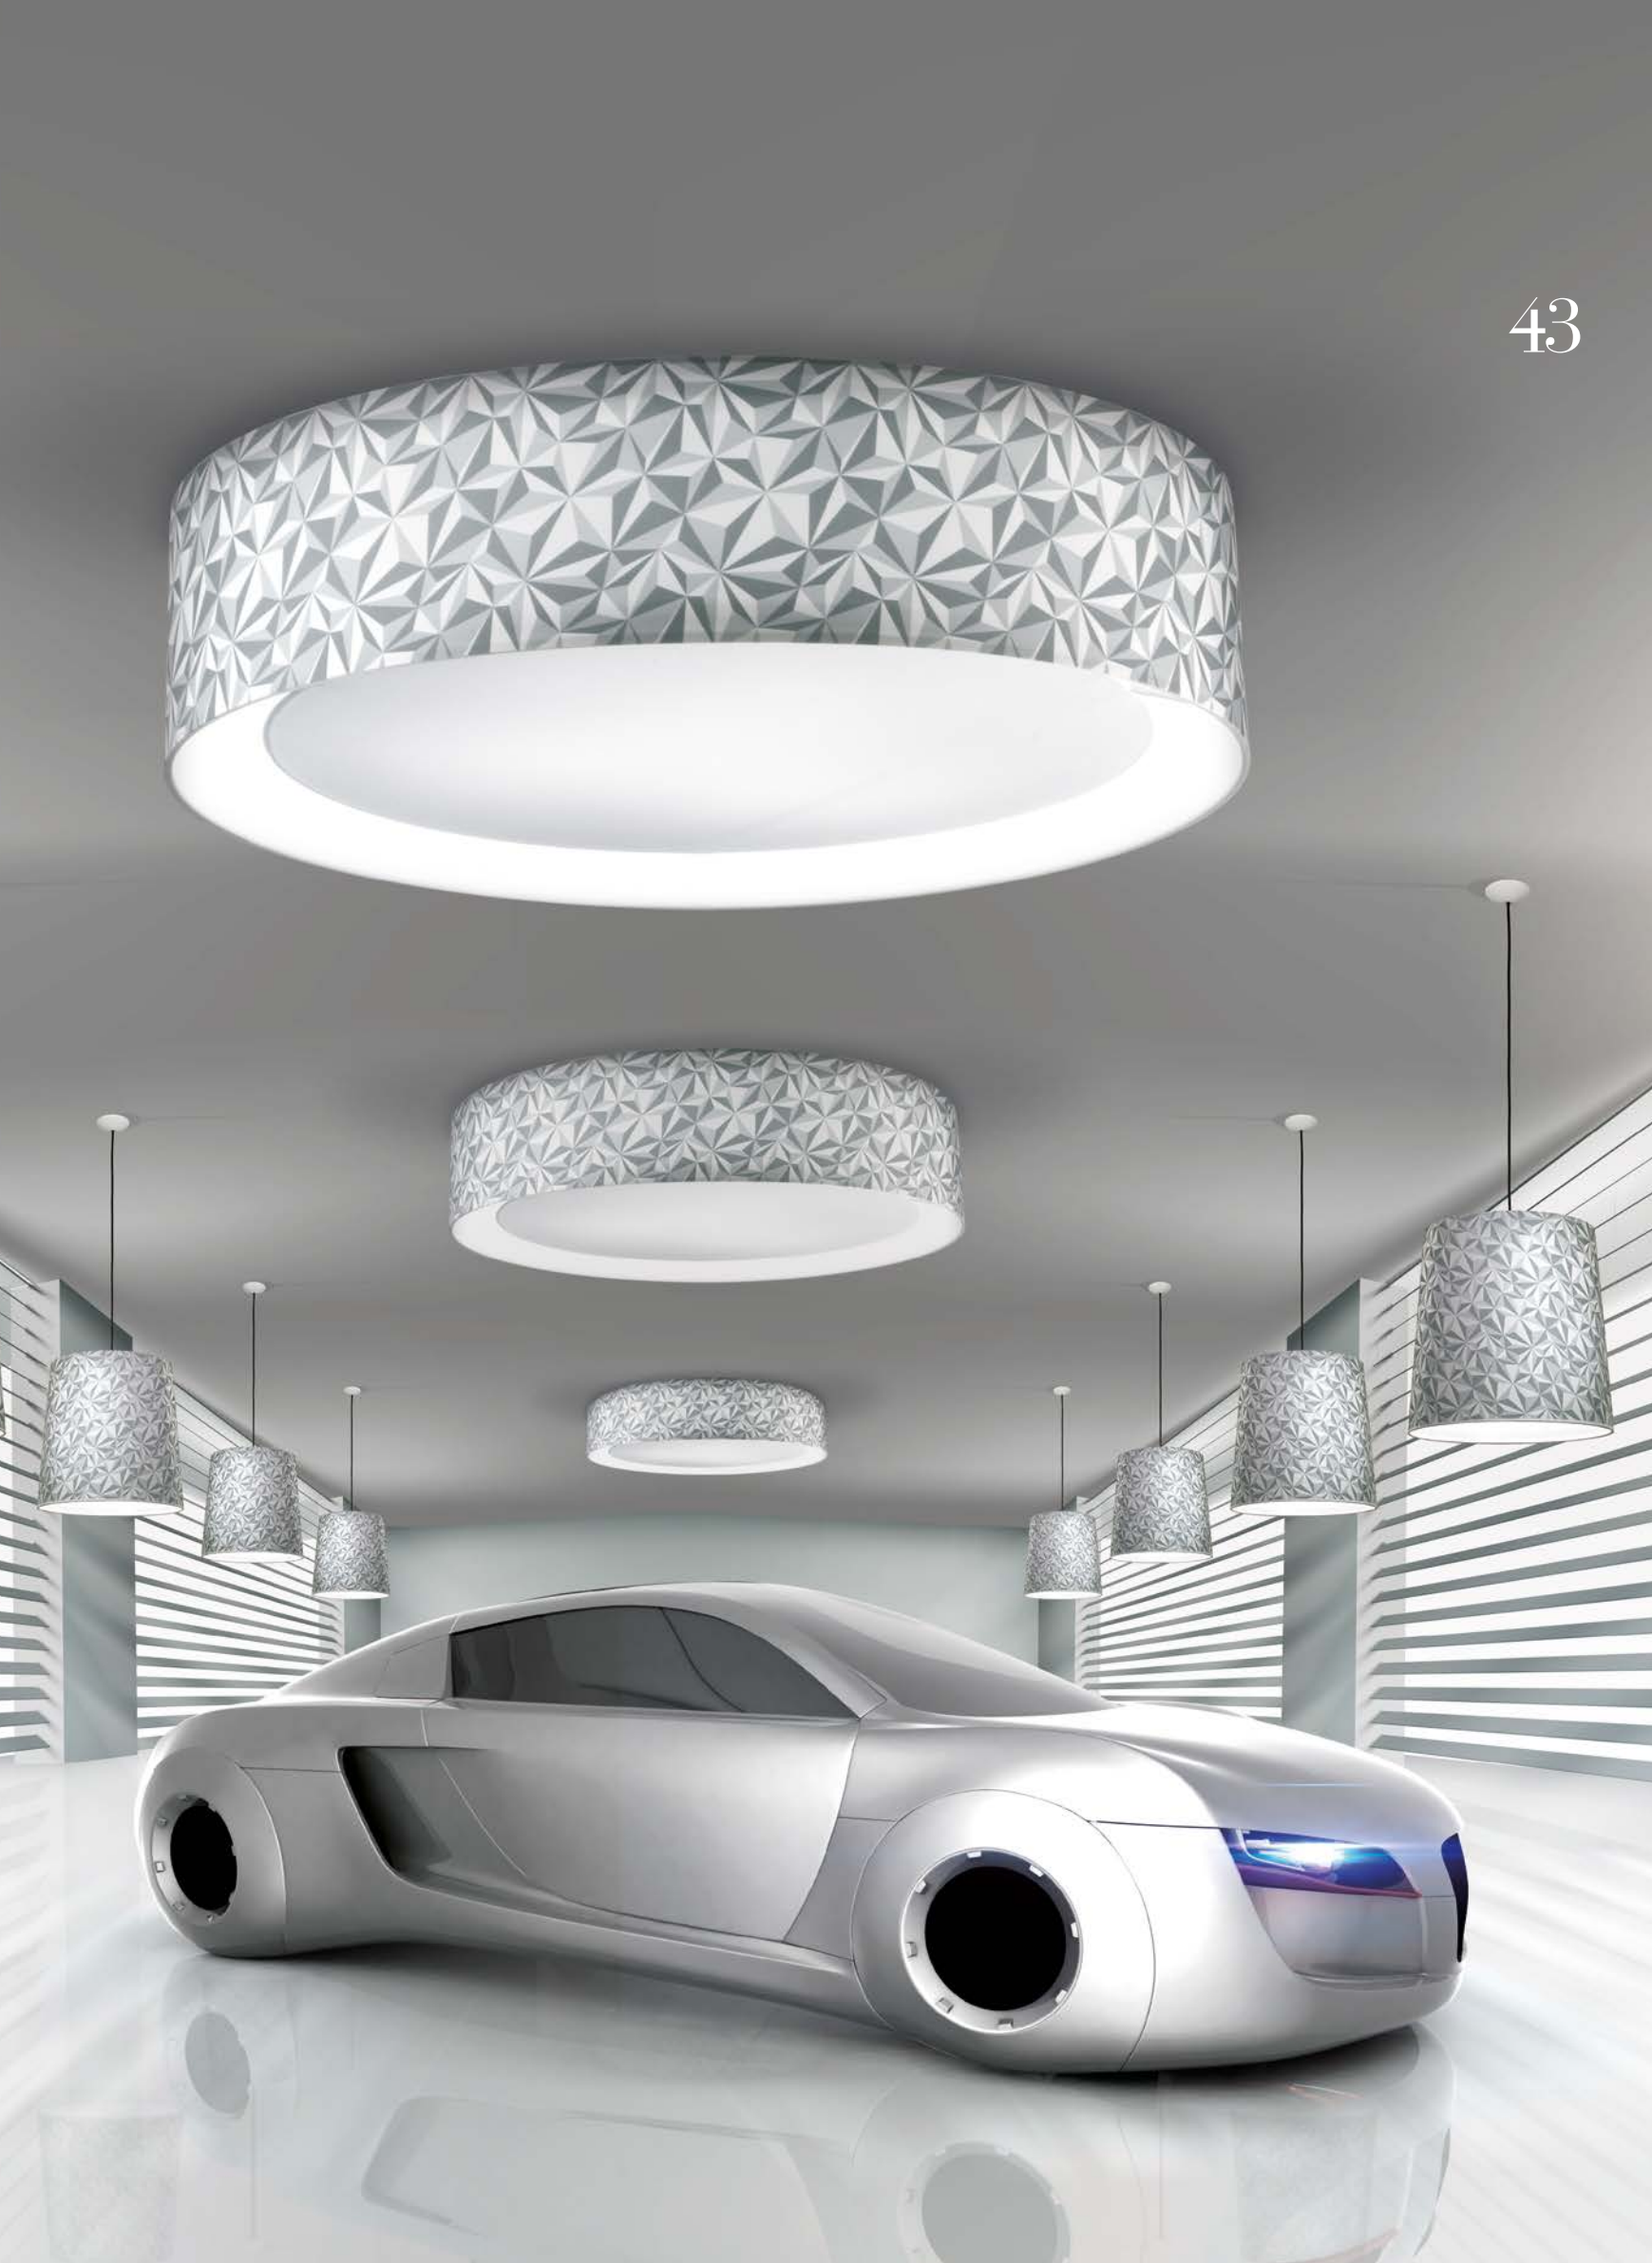

SP BIRO 90
STRIP LED 24V 6000 LM 3000K

SP BIRO 60
STRIP LED 4000 LM

PL BIRO 120
STRIP LED 24V 9000 LM 3000K

PL BIRO 90
STRIP LED 24V 6000 LM 3000K

PL BIRO 60
STRIP LED 24V 4000 LM 3000K

Birò

Intrec

Intrec