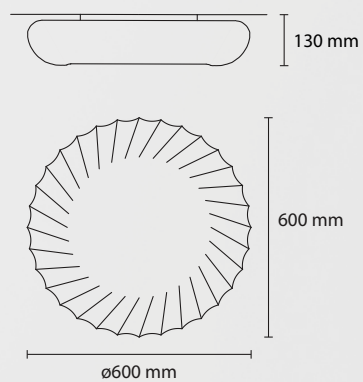

74

Ring

Ring

COLOR: M01 white, M02 beige

MATERIAL: Elastic cloth (polyamide-elastan)

PL RING 80

3 E27 42W ALO

1 LED 30W 2800LM 3000K