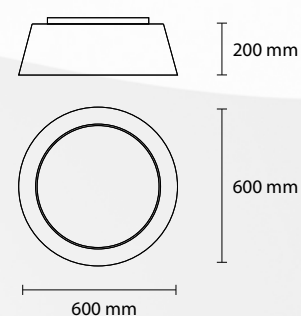

PL FRESH 60

2 E27 42W ALO
1 LED 18W 1800LM 3000K