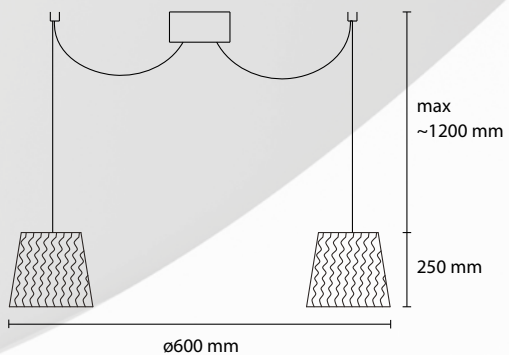

SP STOK 3 / 28
3 E27 35W ALO

SP STOK 2 / 28
2 E27 35W ALO