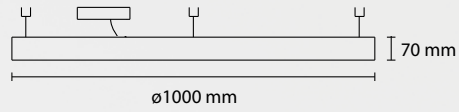

MATERIAL: Trevira CS (flame retardant)

SP DISK 140
STIP LED 24V 9000 LM 3000K

SP DISK 100
STRIP LED 24V 5400 LM 3000K

SP DISK 70
STRIP LED 24V 3600 LM 3000K

PL DISK 140
STRIP LED 24V 9000 LM 3000K

PL DISK 100
STRIP LED 24V 5400 LM 3000K