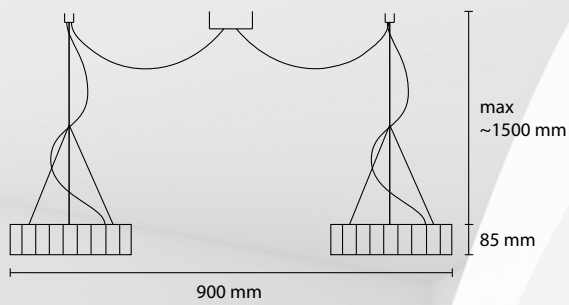

COLOR: Chrome-plated metal

MATERIAL: Chinette opaca paired pvc self-extinguishing

SP DECOR 80
3 E27 42W ALO
1 LED 30W 2800 LM

SP DECOR 60
2 E27 42W ALO
1 LED 18W 1800 LM

SP DECOR 30
1 E27 35W ALO
1 LED 12W 1200 LM