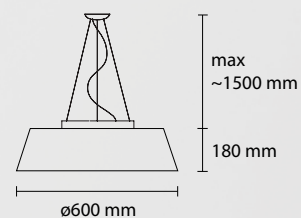

MATERIAL: Pounge plissé

SP FRESH 120

3 E27 42W ALO
1 LED 30W 2800LM 3000K

SP FRESH 90

3 E27 42W ALO
1 LED 30W 2800LM 3000K

SP FRESH 60

2 E27 42W ALO
1 LED 18W 180LM 3000K

PL FRESH 120