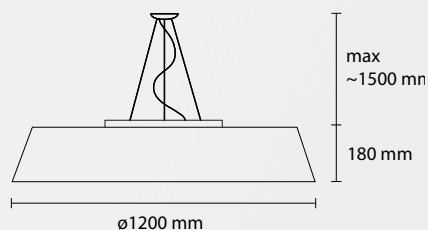

MATERIAL: Pounge plissé

SP FRESH 120

3 E27 42W ALO
1 LED 30W 2800LM 3000K

SP FRESH 90

3 E27 42W ALO
1 LED 30W 2800LM 3000K

SP FRESH 60

2 E27 42W ALO
1 LED 18W 180LM 3000K

PL FRESH 120