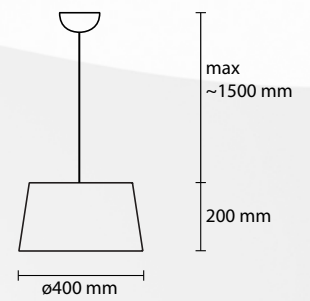

SP DOSS 1 / 40
1 E27 42W ALO