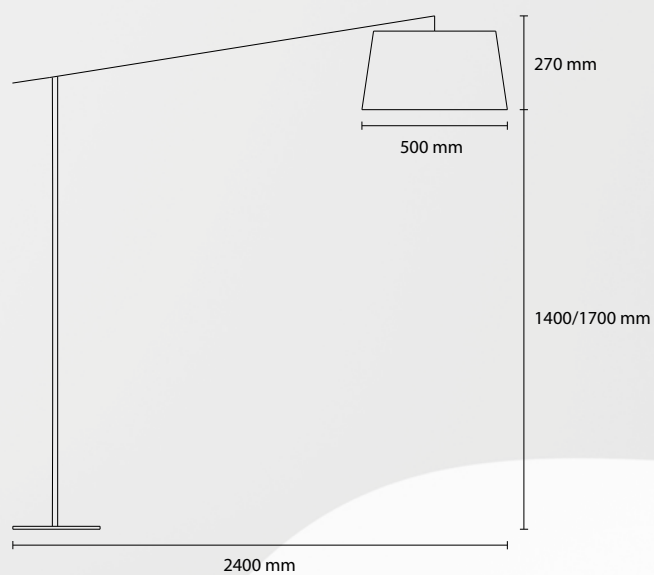

Sbalz

COLOR: T02 beige, T07 gray, T08 mint green

MATERIAL : Chinette opaca paired pvc self-extinguishing

PT SBALZ
1 E27 54W ALO