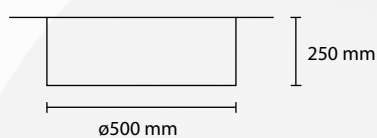

SP BIMBO 40
1 E27 42W ALO

PL BIMBO 60
3 E27 42W ALO
1 LED 30W 2800LM 3000K

PL BIMBO 50
2 E27 42W ALO
1 LED 18W 1800LM 3000K

PL BIMBO 40
2 E27 42W ALO
1 LED 12W 1200LM 3000K

Tecnik

COLOR: T01 white, T02 beige, T04 black, T06 red, T07 gray