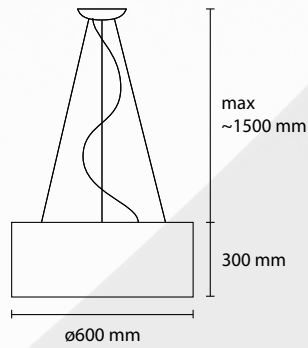

SP PIER 60
3 E27 42W ALO
1 LED 30W 2800LM 3000K