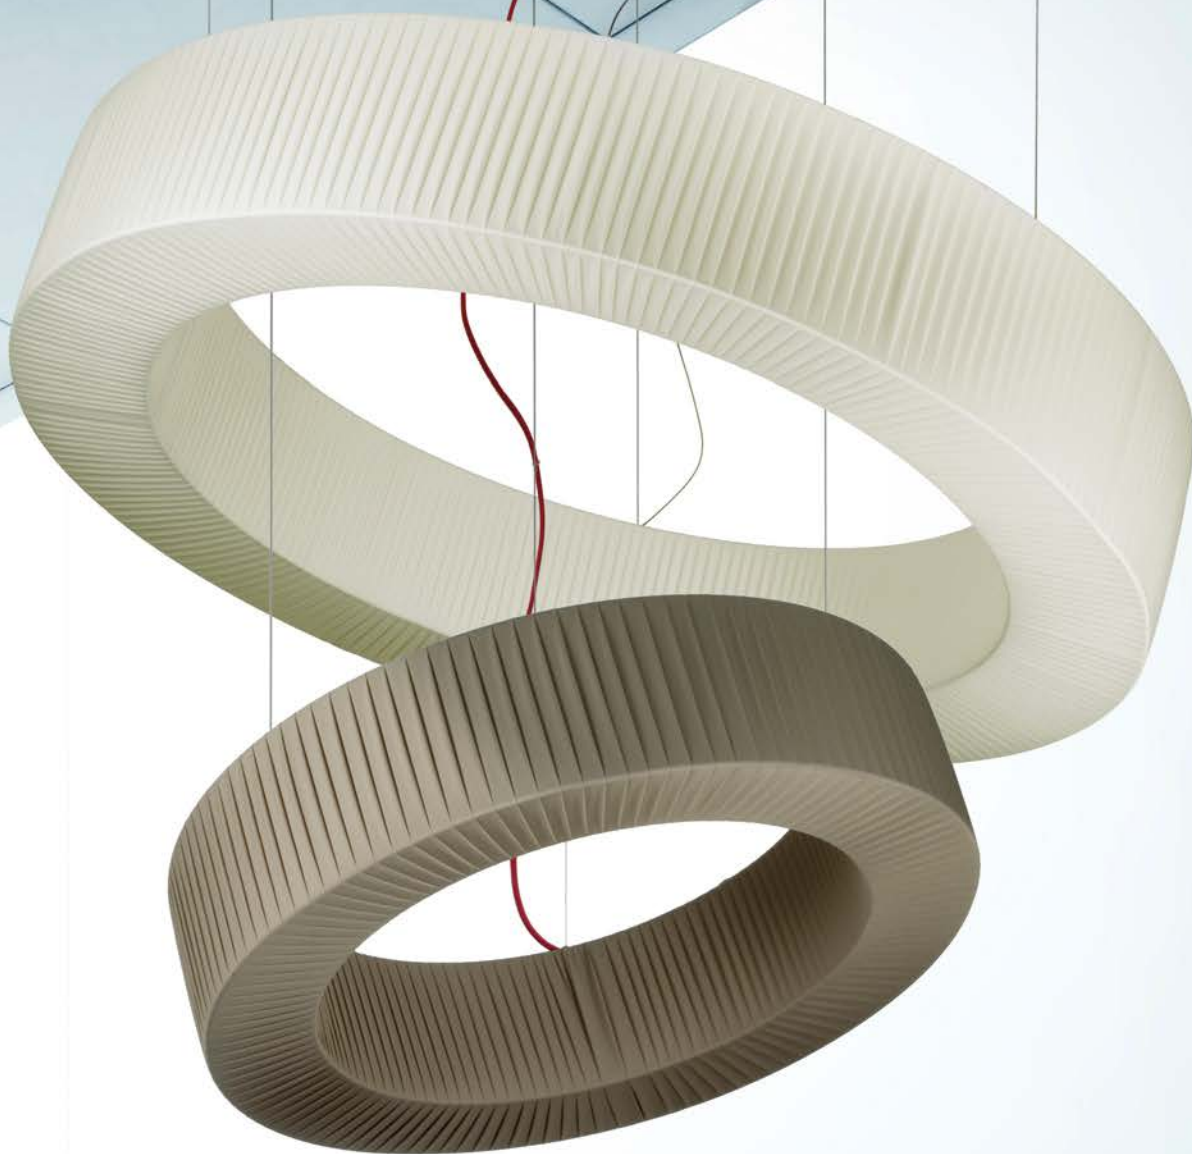

SP BIRO 90
STRIP LED 24V 6000 LM 3000K

SP BIRO 60
STRIP LED 4000 LM

PL BIRO 120
STRIP LED 24V 9000 LM 3000K

PL BIRO 90
STRIP LED 24V 6000 LM 3000K

PL BIRO 60
STRIP LED 24V 4000 LM 3000K

Birò

Intrec

Intrec