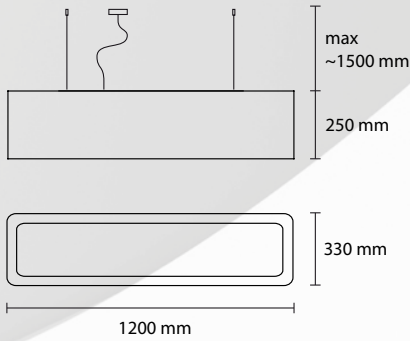

Kua

COLOR: P01 white, P02 beige, P04 red, P05 lilac, P06 brown, P08 black

MATERIAL: Pounge plissé

SP KUA 120
4 E27 42W