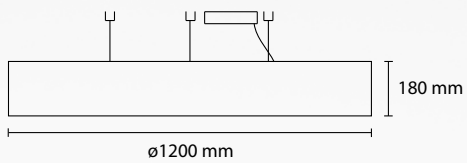

Birò

COLOR: P01 white, P02 beige, P04 red, P06 brown, P07 mint green

MATERIAL: Ponge (100% polyester)

SP BIRO 120
STRIP LED 24V 9000 LM 3000K

SP BIRO 90
STRIP LED 24V 6000 LM 3000K

SP BIRO 60
STRIP LED 4000 LM