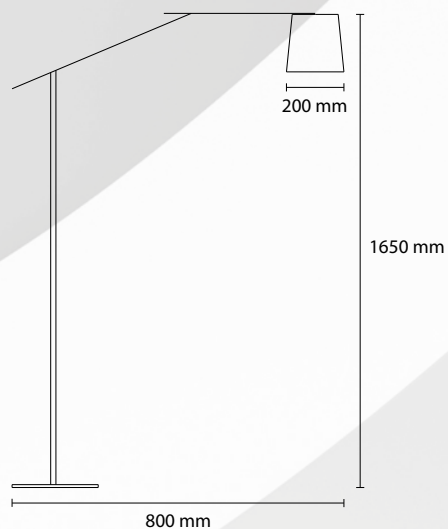

Tecnik

COLOR: T01 white, T02 beige, T04 black, T06 red, T07 gray

MATERIAL: Chinette opaca paired pvc self-extinguishing

PT TECNIK 80
1 E27 42W ALO