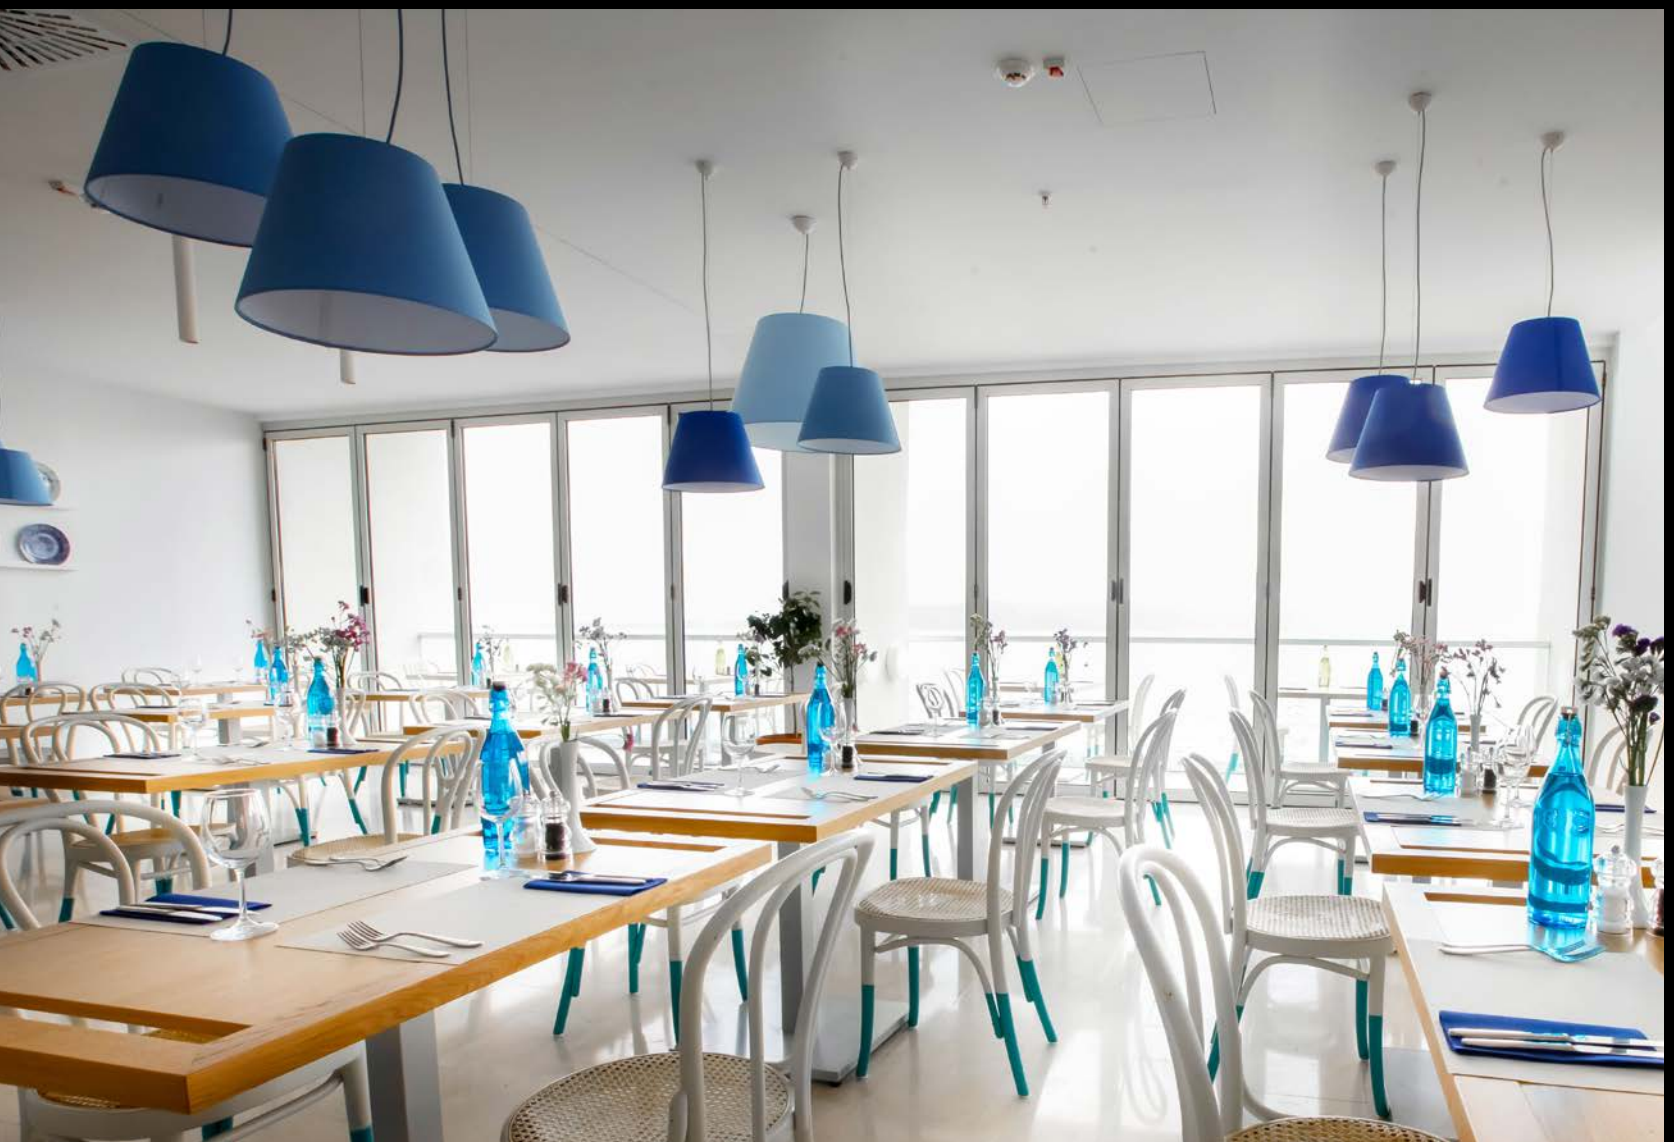

realisation: **Galata Elektrik Aydinlatma** 2012

SENSIMAR MAKARSKA HOTEL IN IGRANE

custom made: **Corda Projekt** 2015