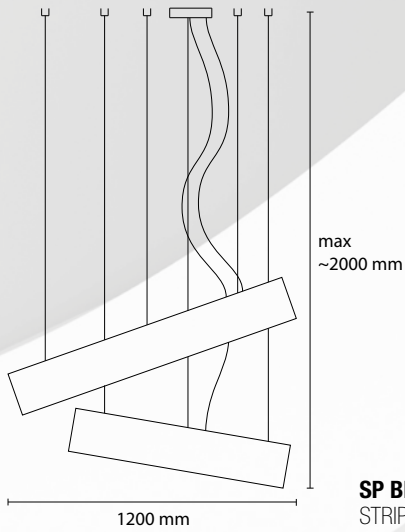

Birò

COLOR: P01 white, P02 beige, P04 red, P06 brown, P07 mint green

MATERIAL: Ponge (100% polyester)

SP BIRO 120/90
STRIP LED 24V 15000 LM 3000K