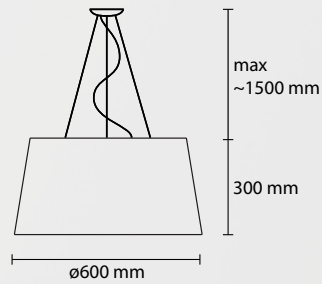

SP DOSS 60
3 E27 42W ALO
1 LED 30W 2800LM 3000K