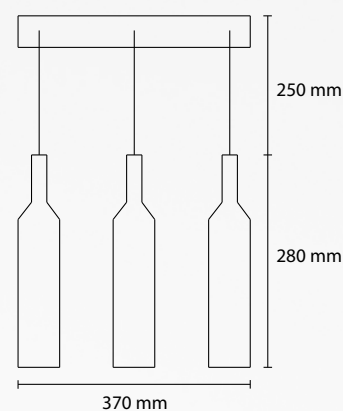

AP TIREX 3 / 6
3 G9 45W