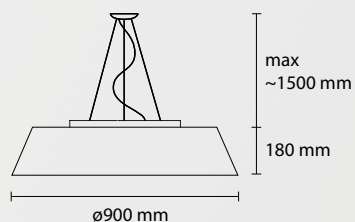

MATERIAL: Pounge plissé

SP FRESH 120

3 E27 42W ALO
1 LED 30W 2800LM 3000K

SP FRESH 90

3 E27 42W ALO
1 LED 30W 2800LM 3000K

SP FRESH 60

2 E27 42W ALO
1 LED 18W 180LM 3000K

PL FRESH 120