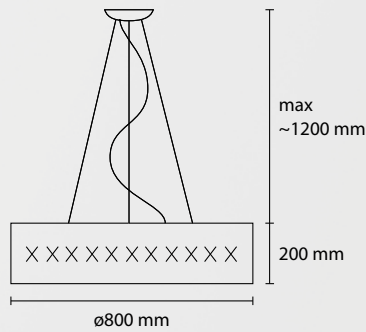

150

Cro

Cro

COLOR: T02 beige - dec. black, T06 red - dec. gold

MATERIAL: Chinette opaca paired pvc self-extinguishing

SP CRO 100
3 E27 42W ALO
1 LED 30W 2800 LM 3000K

SP CRO 80
3 E27 42W ALO
1 LED 30W 2800LM 3000K