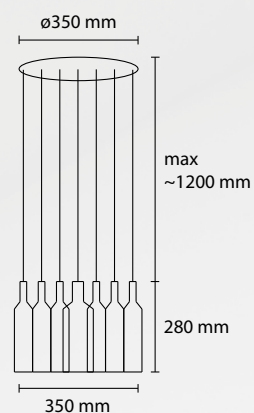

MATERIAL: Metal - glass pirex

SP TIREX 6
1 G9 45W

SP TIREX 2 / 6
2 G9 45W

SP TIREX 3 / 6
3 G9 45W

SP TIREX 5 / 6
5 G9 45W

SP TIREX 40
1 E27 42W ALO

SP TIREX 35
1 E27 42W ALO

SP TIREX R3
3 G9 45W