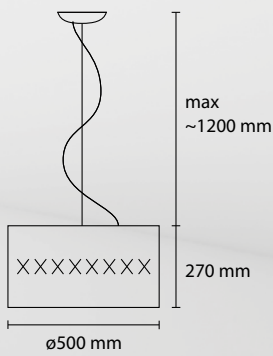

SP CRO 50
1 E27 42W ALO