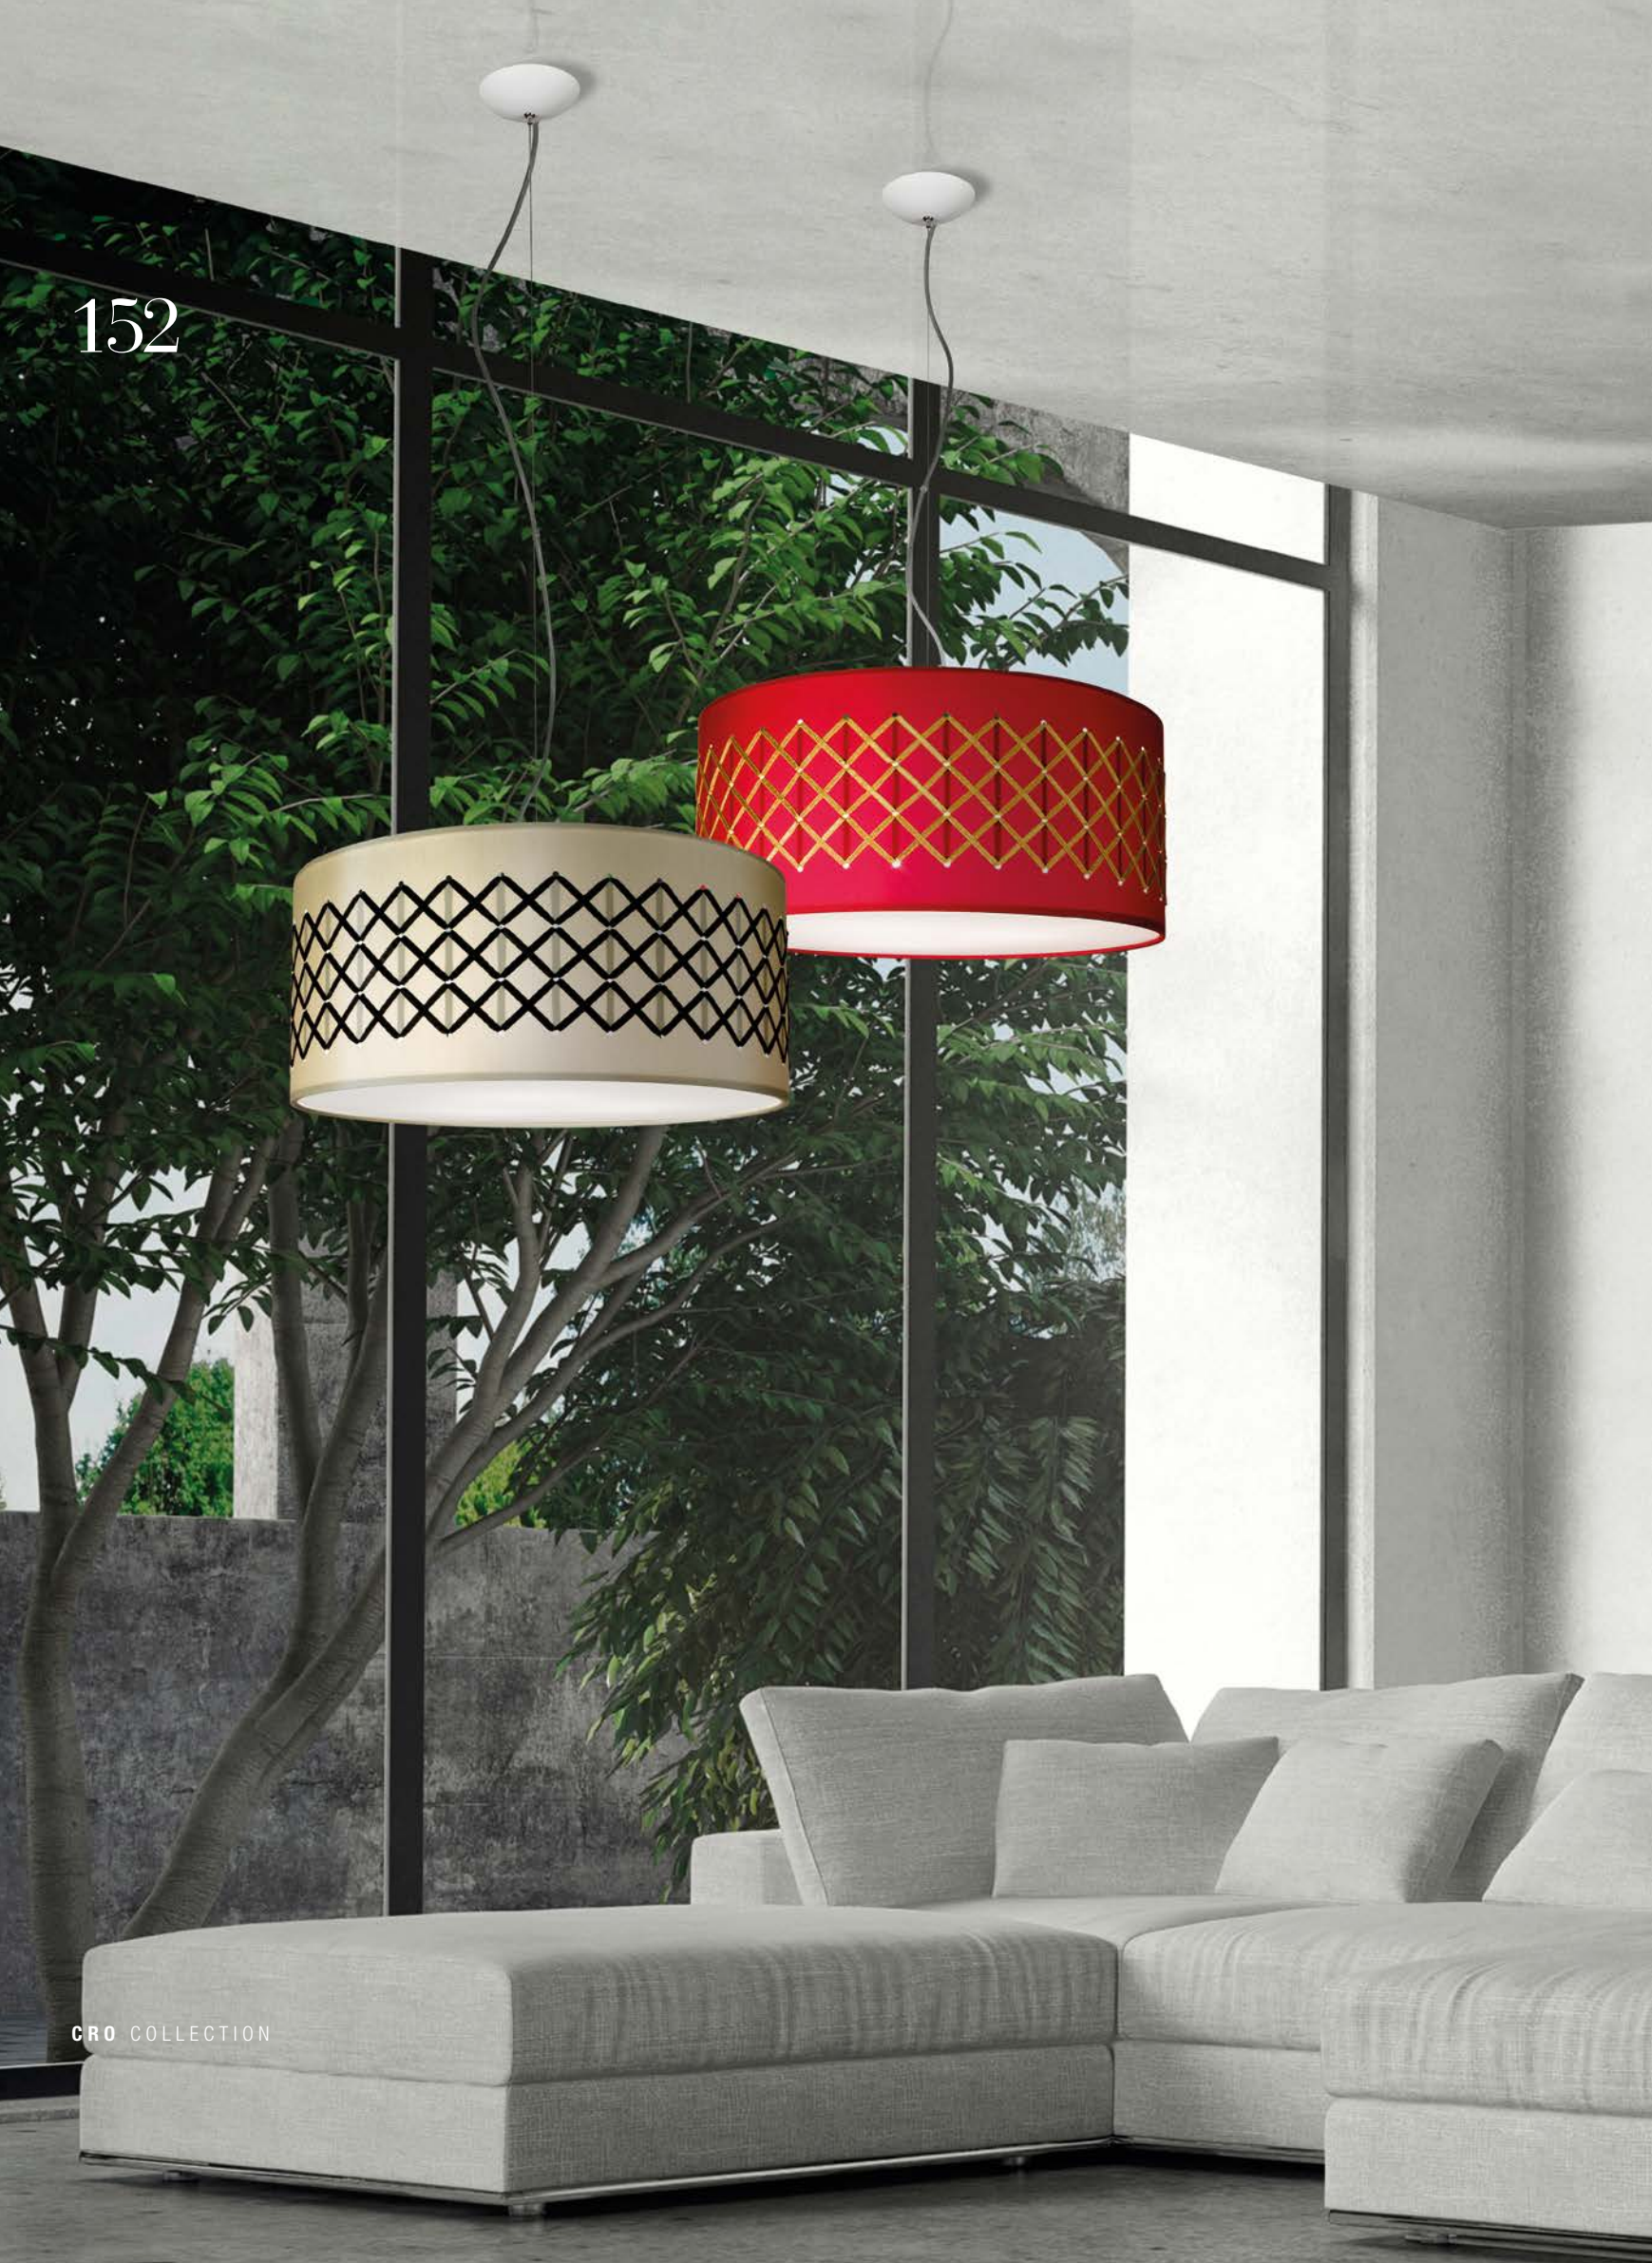

150

Cro

Cro

COLOR: T02 beige - dec. black, T06 red - dec. gold

MATERIAL: Chinette opaca paired pvc self-extinguishing

SP CRO 100
3 E27 42W ALO
1 LED 30W 2800 LM 3000K

SP CRO 80
3 E27 42W ALO
1 LED 30W 2800LM 3000K