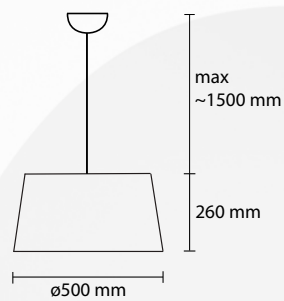

MATERIAL: Chinette opaca paired pvc self-extinguishing

SP DOSS 80
3 E27 42W ALO
1 LED 30W 2800 LM 3000K

SP DOSS 60
3 E27 42W ALO
1 LED 30W 2800LM 3000K

SP DOSS 50
2 E27 42W ALO
1 LED 18W 1800LM 3000K

SP DOSS 1 / 60
1 E27 42W ALO