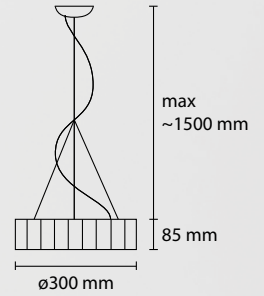

COLOR: Chrome-plated metal

MATERIAL: Chinette opaca paired pvc self-extinguishing

SP DECOR 80
3 E27 42W ALO
1 LED 30W 2800 LM

SP DECOR 60
2 E27 42W ALO
1 LED 18W 1800 LM

SP DECOR 30
1 E27 35W ALO
1 LED 12W 1200 LM