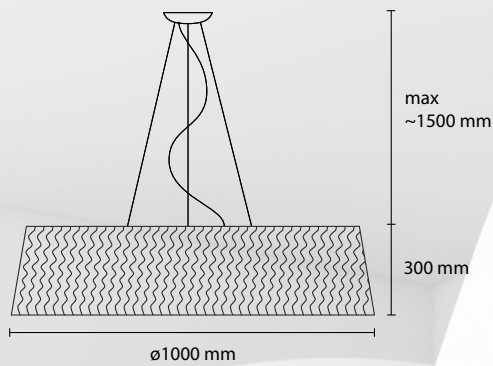

SP STOK 100 / 2
3 E27 42W ALO
1 LED 30W 2800LM 3000K