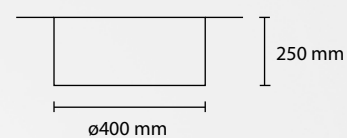

SP BIMBO 40
1 E27 42W ALO

PL BIMBO 60
3 E27 42W ALO
1 LED 30W 2800LM 3000K

PL BIMBO 50
2 E27 42W ALO
1 LED 18W 1800LM 3000K

PL BIMBO 40
2 E27 42W ALO
1 LED 12W 1200LM 3000K

Tecnik

COLOR: T01 white, T02 beige, T04 black, T06 red, T07 gray