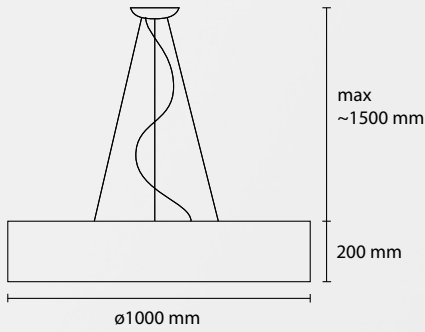

Intrec

COLOR: White-dec gray

MATERIAL: Chinette opaca paired pvc self-extinguishing

SP INTREC 100
3 E27 42W ALO
1 LED 30W 2800 LM 3000K