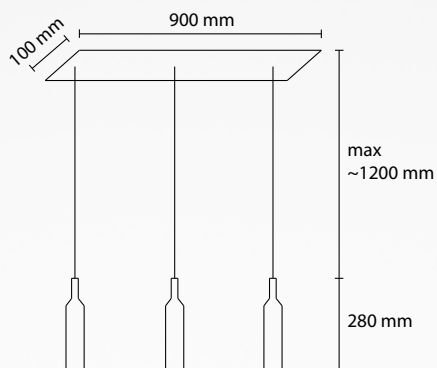

MATERIAL: Metal - glass pirex

SP TIREX 6
1 G9 45W

SP TIREX 2 / 6
2 G9 45W

SP TIREX 3 / 6
3 G9 45W

SP TIREX 5 / 6
5 G9 45W

SP TIREX 40
1 E27 42W ALO

SP TIREX 35
1 E27 42W ALO

SP TIREX R3
3 G9 45W