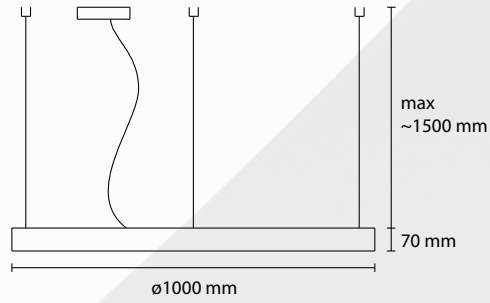

MATERIAL: Trevira CS (flame retardant)

SP DISK 140
STIP LED 24V 9000 LM 3000K

SP DISK 100
STRIP LED 24V 5400 LM 3000K

SP DISK 70
STRIP LED 24V 3600 LM 3000K

PL DISK 140
STRIP LED 24V 9000 LM 3000K

PL DISK 100
STRIP LED 24V 5400 LM 3000K