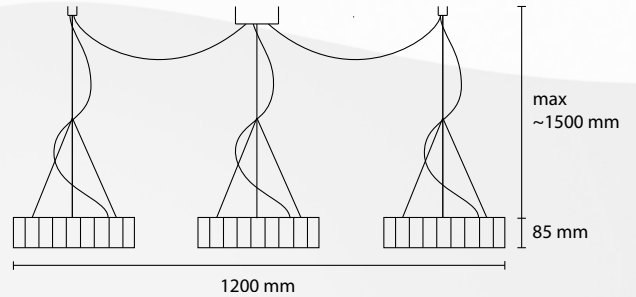

SP DECOR 3 / 30
3 E27 35W ALO
3 LED 12W 1200 LM

SP DECOR 80
3 E27 42W ALO
1 LED 30W 2800 LM

SP DECOR 60
2 E27 42W ALO
1 LED 18W 1800 LM

SP DECOR 30
1 E27 35W ALO
1 LED 12W 1200 LM