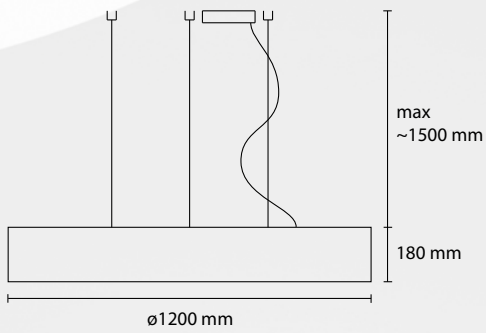

SP BIRO 120
STRIP LED 24V 9000 LM 3000K