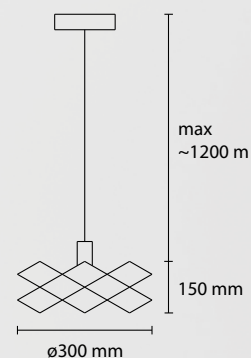

Zen

COLOR: W white, G gray

MATERIAL: Painted metal

SP ZEN 90
2 17.5W LED 2400LM 3000K

SP ZEN 60
2 17.5W LED 2400LM 3000K

SP ZEN 90 G
2 17.5W LED 2400 LM 3000K

SP ZEN 60 G
2 17.5W LED 2400 LM 3000K