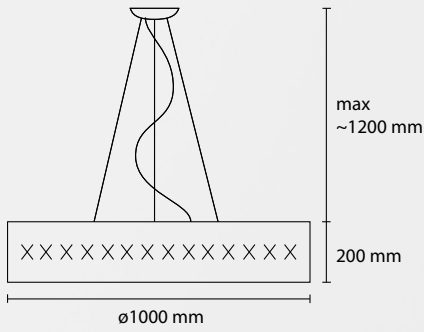

150

Cro

Cro

COLOR: T02 beige - dec. black, T06 red - dec. gold

MATERIAL: Chinette opaca paired pvc self-extinguishing

SP CRO 100
3 E27 42W ALO
1 LED 30W 2800 LM 3000K

SP CRO 80
3 E27 42W ALO
1 LED 30W 2800LM 3000K