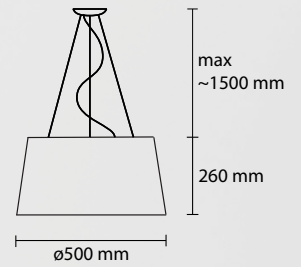

SP DOSS 50
2 E27 42W ALO
1 LED 18W 1800LM 3000K