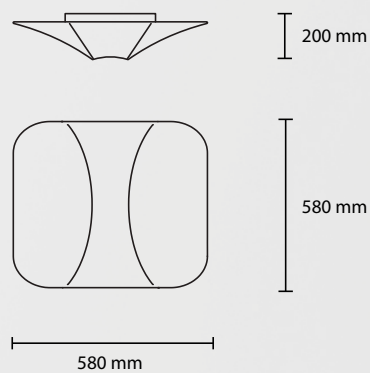

PL TANKI 60

2 E27 42W ALO
1 LED 18W 1800LM 3000K