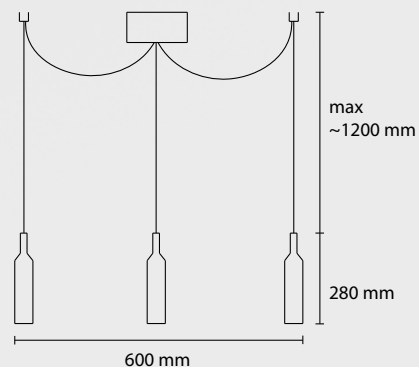

SP TIREX 3 / 6
3 G9 45W