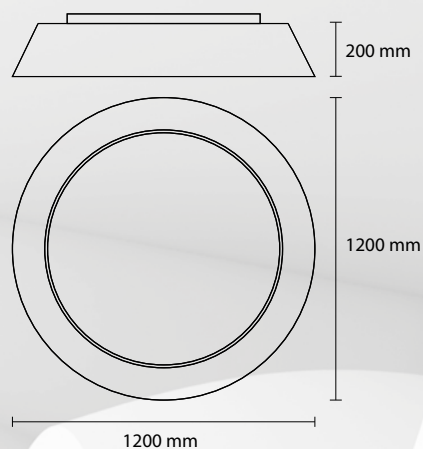

MATERIAL: Pounge plissé

SP FRESH 120

3 E27 42W ALO
1 LED 30W 2800LM 3000K

SP FRESH 90

3 E27 42W ALO
1 LED 30W 2800LM 3000K

SP FRESH 60

2 E27 42W ALO
1 LED 18W 180LM 3000K

PL FRESH 120