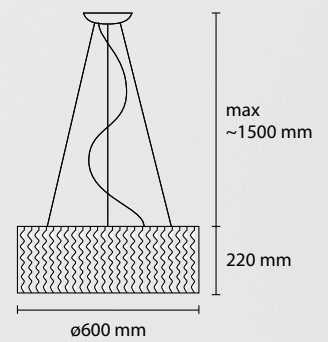

8

Stok

Stok

COLOR: T02 beige, T07 gray, T08 mint green

MATERIAL : Chinette opaca paired pvc self-extinguishing

SP STOK 100
3 E27 42W ALO
1 LED 30W 2800LM 3000K

SP STOK 80
3 E27 42W ALO
1 LED 30W 2800LM 3000K