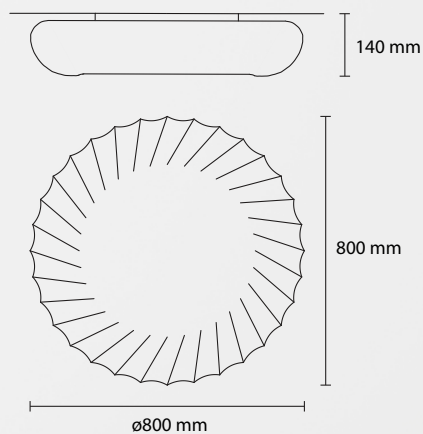

74

Ring

Ring

COLOR: M01 white, M02 beige

MATERIAL: Elastic cloth (polyamide-elastan)

PL RING 80

3 E27 42W ALO

1 LED 30W 2800LM 3000K