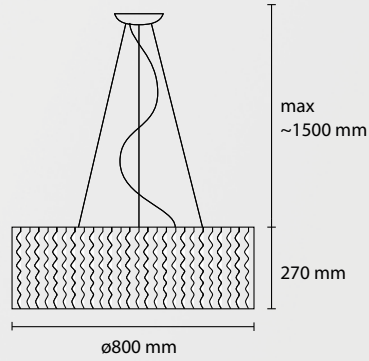

8

Stok

Stok

COLOR: T02 beige, T07 gray, T08 mint green

MATERIAL : Chinette opaca paired pvc self-extinguishing

SP STOK 100
3 E27 42W ALO
1 LED 30W 2800LM 3000K

SP STOK 80
3 E27 42W ALO
1 LED 30W 2800LM 3000K