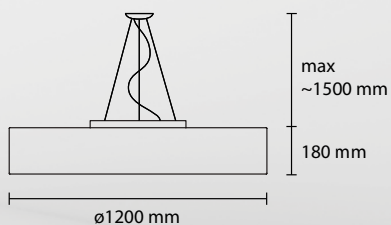

SPT BUGHY 120
3 E27 42W ALO
1 LED 30W 2800LM 3000K