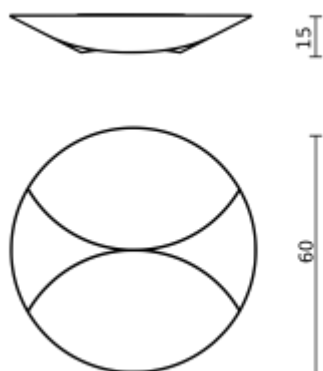

Cleaning instruction: Clean with a soft dry cloth only. Do not use polishing agents, water or abrasive materials when cleaning. Always switch off the electricity supply before cleaning.

* only on led version

Made in Croatia

Lika light is a trademark owned by Lika svjetlo d.o.o.