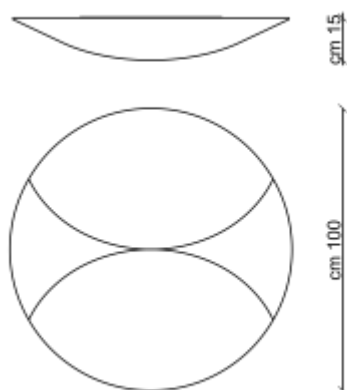

Cleaning instruction: Clean with a soft dry cloth only. Do not use polishing agents, water or abrasive materials when cleaning. Always switch off the electricity supply before cleaning.

* only on led version

Made in Croatia

Lika light is a trademark owned by Lika svjetlo d.o.o.