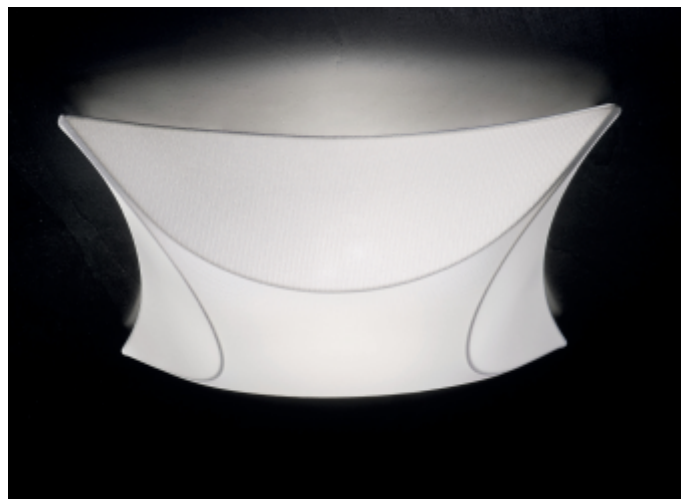

PLK Sinua 100

Type: Ceiling lamp

Material: Elastic Fabric, powder coating steel, *perspex.

Dimension: 100 x 100cm H15cm

Certification: CE | Class 1 | IP20

Packaging: 1,02 x 1,02 x 0,29mt

Weight: 5kg

Product code: **PLKSINUA100E27**

Source: 4 x E27 led bulb 9W (not included)

Color temperature tollerance: -

Luminous flux, Lm: -

Color: -

Power consupcion: 36Watt

dimmmable sistem: on/off (dimmmable with dimmmable led bulbs)

Energy class: A++

Product code: **PLKSINUA100LED**

Source: linear modul

Color temperature tollerance: CRI<90

Luminous flux, Lm: 4140lm

Color: 3000K (others on request)

Power consupcion: 21,6Watt

dimmmable sistem: on/off (1..10V push, DALI on request)