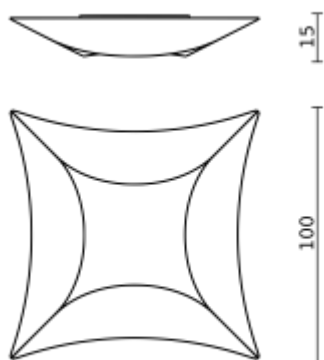

Cleaning instruction: Clean with a soft dry cloth only. Do not use polishing agents, water or abrasive materials when cleaning. Always switch off the electricity supply before cleaning.

* only on led version

Made in Croatia

Lika light is a trademark owned by Lika svjetlo d.o.o.