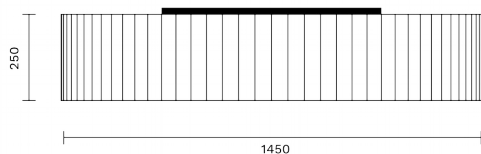

Cleaning instruction: Clean with a soft dry cloth only. Do not use polishing agents, water or abrasive materials when cleaning. Always switch off the electricity supply before cleaning.

Made in Croatia

Lika light is a trademark owned by Lika svjetlo d. o. o.

Lika svjetlo d. o. o. | Smiljansko polje 71/4 53000 Gospić HR | T. +385 53639204 | F. +385 53639243 | info@lika-svjetlo.hr | www.lika-svjetlo.hr