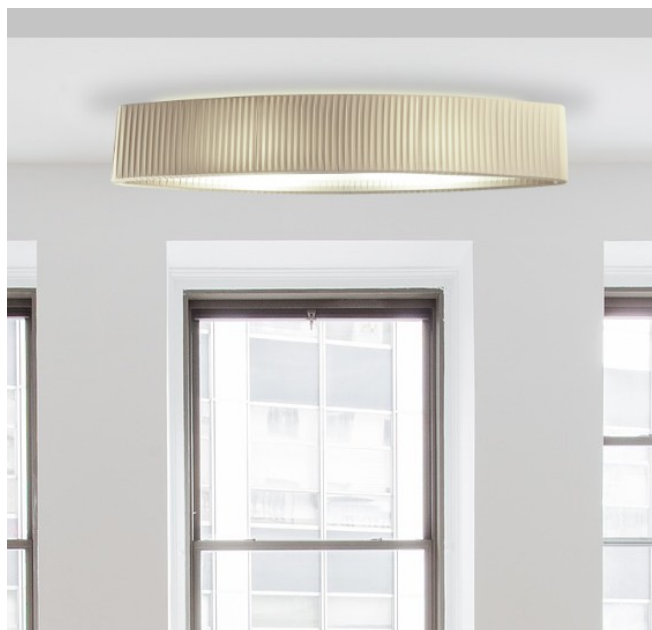

PLELI145

Type: Ceiling lamp

Material: handmade pounge fabric, powder coating steel,

Opal perspex.

Dimension: 145cm x 30cm H25cm

Certification: CE | Class 1 | I P20

Packaging: 1.50 x 0.35 x 0.35mt

Weight: 8kg

Energy class: A++

Fabric: Pounge fabric

LP01
White

LP02
Beige

LP03
brown

LP04
yellow

LP05
red

LP06
dark green