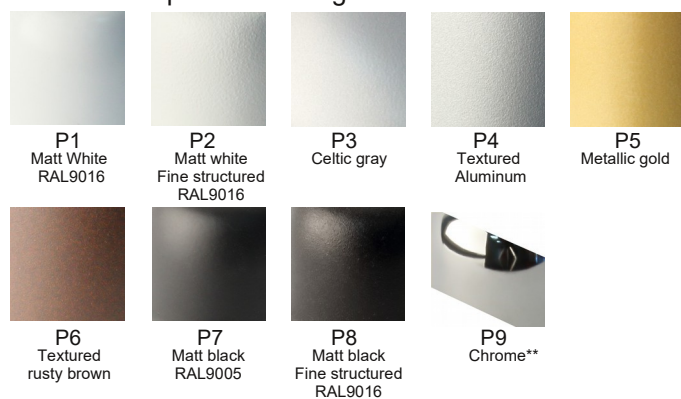

Metal Finish: powder coating

Cleaning instruction: Clean with a soft dry cloth only. Do not use polishing agents, water or abrasive materials when cleaning. Always switch off the electricity supply before cleaning.

** powder coating

Made in Croatia