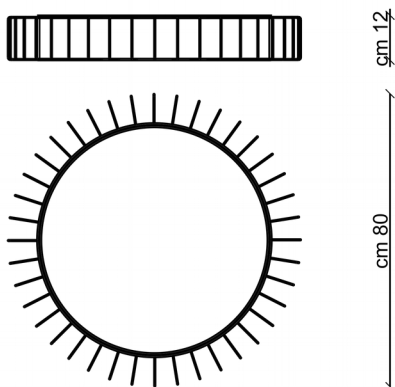

Metal Finish: powder coating

Cleaning instruction: Clean with a soft dry cloth only. Do not use polishing agents, water or abrasive materials when cleaning. Always switch off the electricity supply before cleaning.

** powder coating

Made in Croatia