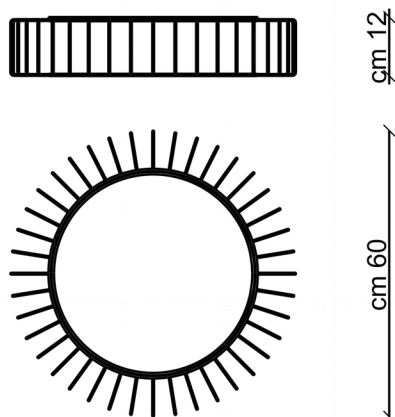

Metal Finish: powder coating

Cleaning instruction: Clean with a soft dry cloth only. Do not use polishing agents, water or abrasive materials when cleaning. Alway switch off the electricity supply before cleaning.

** powder coating

Made in Croatia