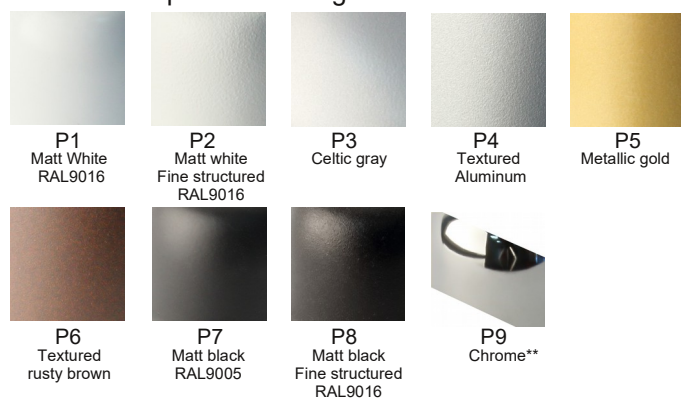

Metal Finish: powder coating

Cleaning instruction: Clean with a soft dry cloth only. Do not use polishing agents, water or abrasive materials when cleaning. Alway switch off the electricity supply before cleaning.

** powder coating

Made in Croatia