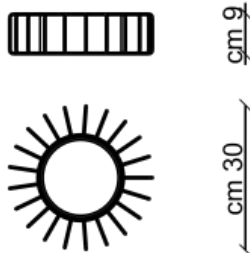

Metal Finish: powder coating

Cleaning instruction: Clean with a soft dry cloth only. Do not use polishing agents, water or abrasive materials when cleaning. Always switch off the electricity supply before cleaning.

** powder coating

Made in Croatia