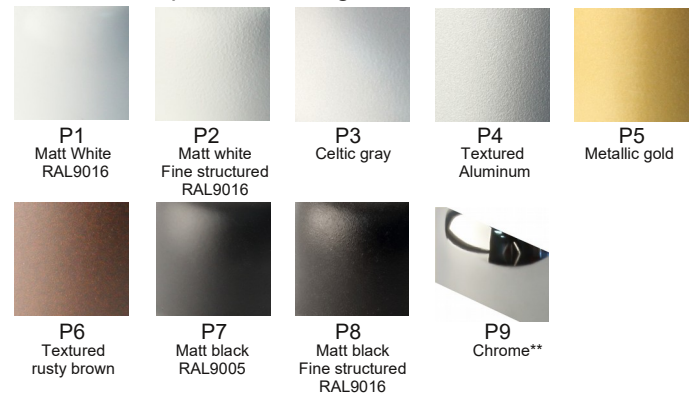

Metal Finish: powder coating

Cleaning instruction: Clean with a soft dry cloth only. Do not use polishing agents, water or abrasive materials when cleaning. Always switch off the electricity supply before cleaning.

** powder coating

Made in Croatia