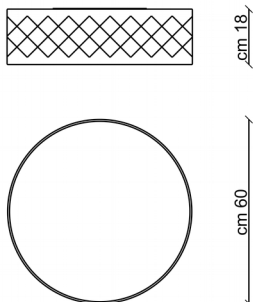

PL CRO 60

Type: Ceiling lamp

Material: chinz fabric, powder coating steel, perspex and fabric ribbon.

Dimension: d.60 H18cm

Certification: CE | Class 1 | I P20

Packaging: 0,62 x 0,62 x 0,29mt

Weight: 5kg

Product code: PLCRO60E27

Source: 3 x E27 led bulb 9W (not included)

Color temperature tolerance: -

Luminous flux, Lm: -

Color: -

Power consumption: 27Watt

dimmmable sistem: on/off (dimmmable with dimmmable led bulbs)

Energy class: A++

Product code: PLCRO60LED

Source: linear led

Color temperature tolerance: CRI>90

Luminous flux, Lm: 3105lm

Color: 3000K

Power consumption: 16,2 Watt

dimmmable sistem: on/off (0. . 10V push ,Dali on request)

Energy class: A++