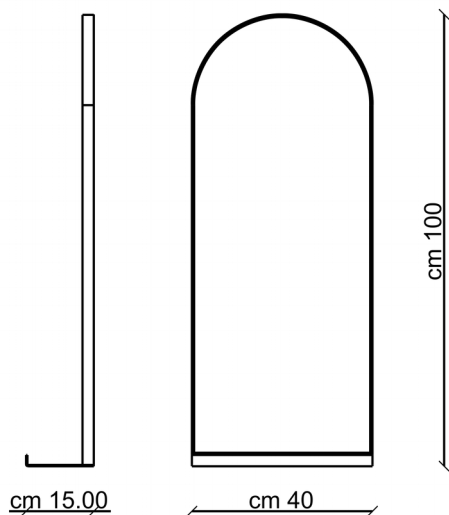

# MI0670

Type: Mirror

Product code: MI0670

Material: brass, mirror, mdf.

Finish: brushed brass matt, matt withe, matt black.

Dimension: 40cm x15cm H100cm

Packaging: 0,50 x 1,10 x 0,1mt

Weight: 10kg